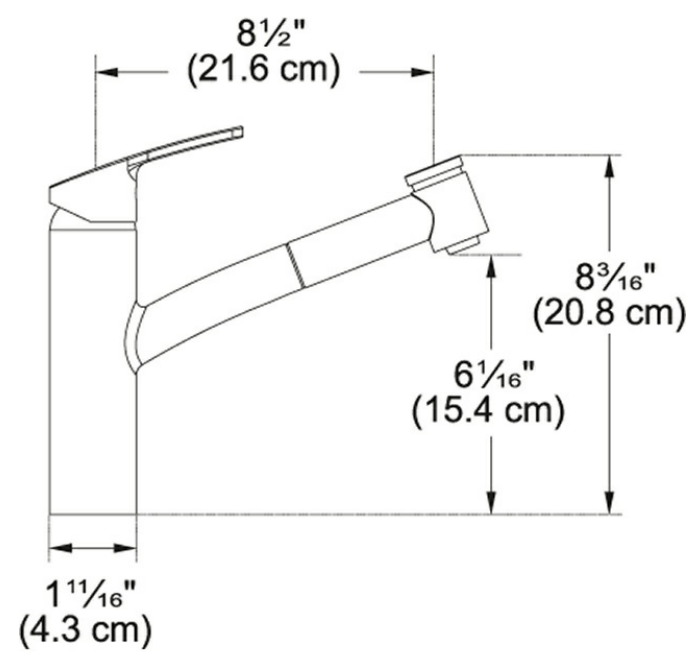

Technical Drawing

Product Information

Version	Pull-Out Spray
Spray Type	Full and Needle Spray
Faucet Operation	Top Lever
Flow Rate	1.75 gpm
Cartridge	35mm Ceramic Cartridge
Where to buy	Showroom
Countertop hole diameter	1 3/8"