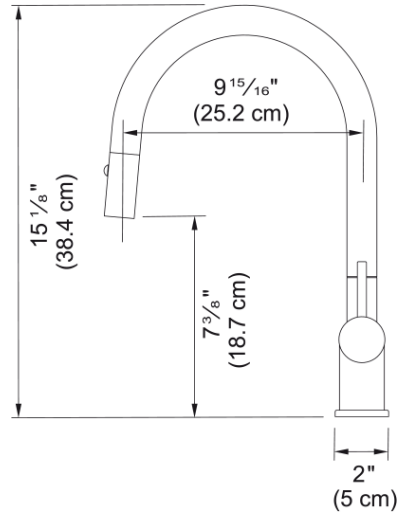

Active Pull-Down Faucet - ACT-PD-MBK | 115.0656.858

Technical Data

Aspect

Spout type	J - spout
Color	Matte black
Type of material	Brass
Flexible pullout hose material	Nylon grey
Spray head material	Brass

Product Dimensions

Faucet hole diameter	35 mm
Cartridge dimension	35 mm

Installation

Mounting type	Shank
Water supply hose connection	1/2"
Water supply hose length	450 mm

Product specifications

Pressure	High pressure
Faucet type	Spray
Faucet operation	Side lever
Faucet rotation	180°

Product identification

Product brand	FRANKE
Product family	Maris
Collection	Active

Features

Water saving feature	Yes
Type of aerator	Laminar