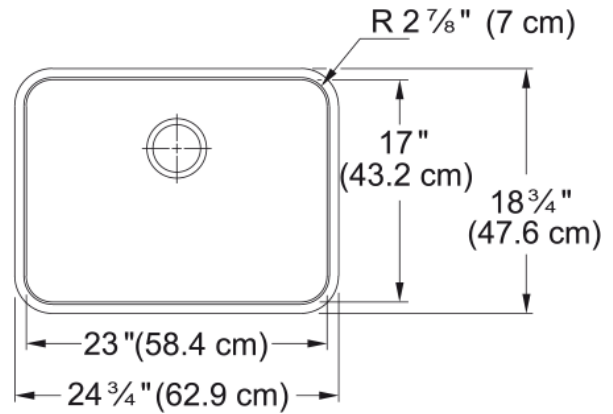

Grande Undermount Sink - GDX11023-CA | 101.0260.211

Technical Data

Aspect

Sink type	Sink
Type of material	Stainless steel
Number of bowls	1
Color	Steel
Surface finish	Silk

Product Dimensions

Exterior size: right to left	24.764
Exterior size: front to back	18.74
Large bowl size: right to left	22.992
Large bowl size: front to back	17.008
Large bowl: depth	9

Installation

Minimum cabinet size	27"
----------------------	-----

Product specifications

Installation type	Undermount
Drain hole	3 1/2"
Position of drainer	No drainer

Product identification

Product brand	FRANKE
Collection	Grande
Certified by	IAPMO