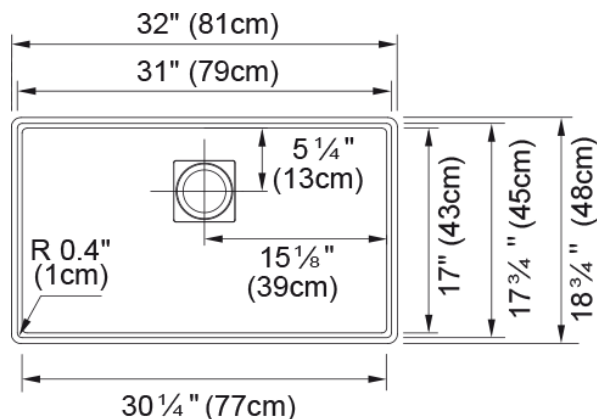

### Technical Data

#### Product Dimensions

Exterior size: right to left	31.969
Exterior size: front to back	18.74
Large bowl size: right to left	31
Large bowl size: front to back	17.756
Large bowl: depth	9.5

#### Installation

Minimum cabinet size	36"
----------------------	-----