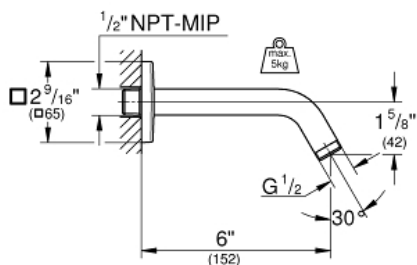

RELEXA  
Shower Wall Union, 1/2"  
MODEL # 26633000

Pure Freude  
an Wasser

GROHE

**Product Description:**

RELEXA

Shower Wall Union, 1/2"

**Standard Specification:**

- 1/2" (13 mm) NPT Male Threads
- GROHE StarLight chrome finish

**Applicable Codes & Standards:**

- ASME A112.18.1/CSA B125.1
- LOGO CEC

**Color:**

- 26633000 StarLight Chrome