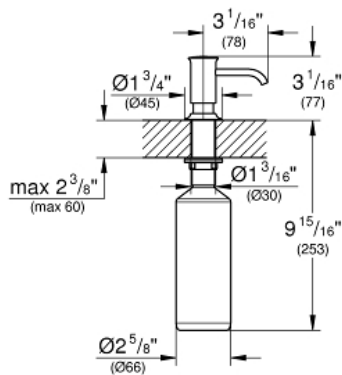

Authentic Soap Dispenser

MODEL # 40537000

Pure Freude
an Wasser

GROHE

Product Description:

Authentic Soap Dispenser

Standard Specification:

- For liquid soaps
- Storage bin 500 ml
- **GROHE StarLight** finish

Applicable Codes & Standards:

- Energy Policy Act of 1992
- ASME A112.18.1/CSA B125.1

Color:

- 40537000 StarLight Chrome