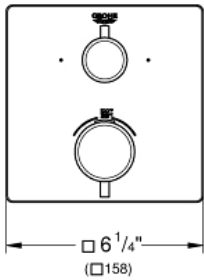

GROHTHERM  
Dual Function 2-Handle  
Thermostatic Trim

MODEL # 24111EN0

Pure Freude  
an Wasser

GROHE

**Product Description:**

**GROHTHERM**

**Dual Function 2-Handle Thermostatic Trim**

**Standard Specification:**

- Required rough-in-set sold separately (GROHE Rapido SmartBox 35 601 000)
- **GROHE TurboStat** Compact cartridge with wax thermoelement
- **GROHE StarLight** finish
- Wall trim plate with GROHE QuickFix (Concealing mounting screws)
- Metal trim angle adjustable up to 6°
- Thermostatic temperature control with SafeStop at 100° F/38°C
- GROHE SafeStop Plus temperature limiter at 115° F/46° C
- GROHE AquaDimmer, integrated shut off/diverter valve
- Optional Aquadimmer stop ring for shared function (14 060 000)