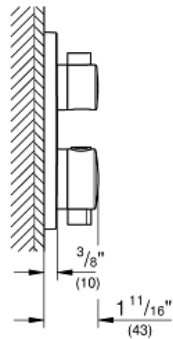

GROHTHERM  
Dual Function 2-Handle  
Thermostatic Trim

MODEL # 24111EN0

Pure Freude  
an Wasser

GROHE

**Product Description:**

**GROHTHERM**

**Dual Function 2-Handle Thermostatic Trim**

**Standard Specification:**

- Required rough-in-set sold separately (GROHE Rapido SmartBox 35 601 000)
- **GROHE TurboStat** Compact cartridge with wax thermoelement
- **GROHE StarLight** finish
- Wall trim plate with GROHE QuickFix (Concealing mounting screws)
- Metal trim angle adjustable up to 6°
- Thermostatic temperature control with SafeStop at 100° F/38°C
- GROHE SafeStop Plus temperature limiter at 115° F/46° C
- GROHE AquaDimmer, integrated shut off/diverter valve
- Optional Aquadimmer stop ring for shared function (14 060 000)