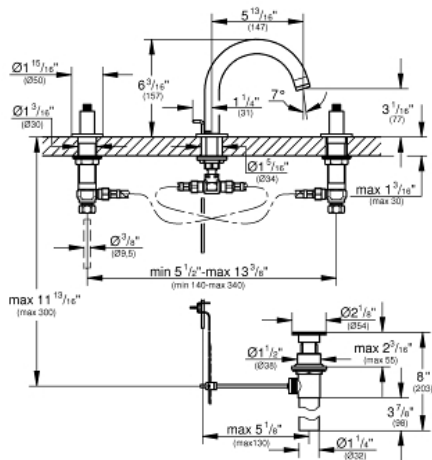

ATRIO 8" Widespread Two-Handle Bathroom Faucet S-Size

MODEL # 20072003

GROHE CANADA, INC. | 5900 Avebury Road, Mississauga, Ontario, Canada L5R 3M3
Phone: 905-271-2929 | Fax: 905-271-9494 | info@grohe.ca

Pure Freude
an Wasser

GROHE

Product Description:

ATRIO

8" Widespread Two-Handle Bathroom Faucet S-Size

Standard Specification:

- GROHE StarLight chrome finish
- Flow rate: 4.5 L/min (1.2 gpm)

Applicable Codes & Standards: