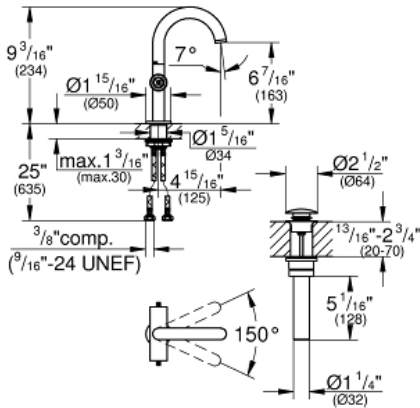

# ATRIO Single-Hole Single-Handle Bathroom Faucet M-Size

MODEL # 21031EN3

GROHE CANADA, INC. | 5900 Avebury Road, Mississauga, Ontario, Canada L5R 3M3  
Phone: 905-271-2929 | Fax: 905-271-9494 | info@grohe.ca

## Product Description:

ATRIO

Single-Hole Single-Handle Bathroom Faucet M-Size

## Standard Specification:

- GROHE StarLight finish
- GROHE SilkMove ceramic cartridge
- Swivel tubular spout with mousseur and stop limiter
- 1/2" (13mm) ceramic cartridge (90° turn)
- Push-open 1 1/4" (32mm) waste set
- Stainless steel flex lines
- Quick installation system
- Less handles – order 18 026 or 18 027 (sold separately)
- Flow rate: 4.5 L/min (1.2 gpm)