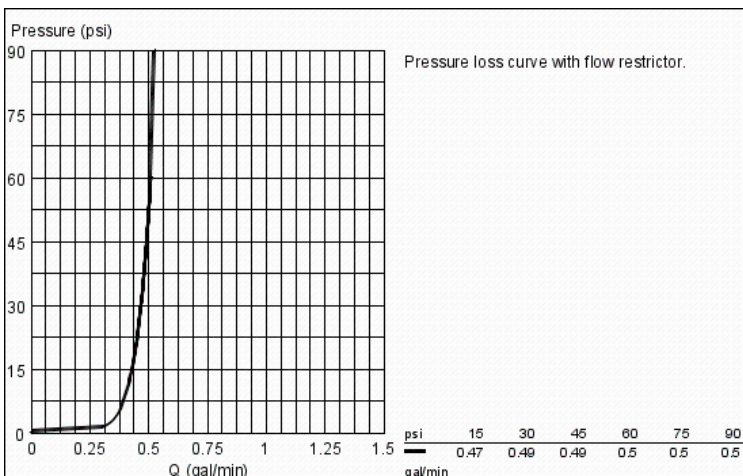

GROHE America, Inc | 200 North Gary Avenue, Suite G, Roselle, IL 60172
Phone: +1 (800) 444-7643 | Fax: +1 (800) 225-2778 | us-customerservice@grohe.com