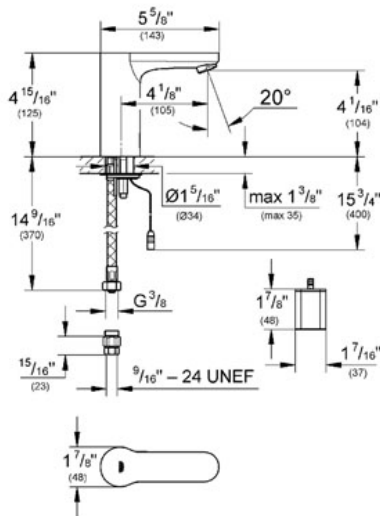

GROHE America, Inc | 200 North Gary Avenue, Suite G, Roselle, IL 60172
Phone: +1 (800) 444-7643 | Fax: +1 (800) 225-2778 | us-customerservice@grohe.com