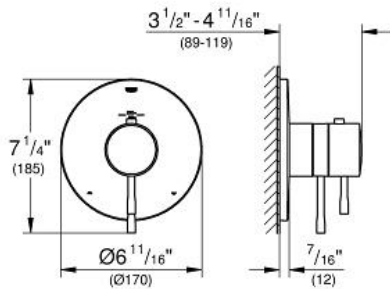

GROHFLEX ESSENCE
Dual Function Thermostatic Trim
with Control Module

MODEL # 19988001

Pure Freude
an Wasser

ADA

Product Description:
GROHFLEX ESSENCE
Dual Function Thermostatic Trim with Control Module

Standard Specification:

- For shower/tubs with non-diverter tub spout or for 2 shower outlet applications
- **GROHE TurboStat** technology
- Integrated volume control
- 2-way diverter function
- 1 axis operation
- Requires GrohFlex universal rough-in box (35 026 000) (sold separately)
- **GROHE StarLight** chrome finish

Applicable Codes & Standards:

- ASME A112.18.1/CSA B125.1
- ICC/ANSI A117.1

Color:

- 19988001 StarLight Chrome