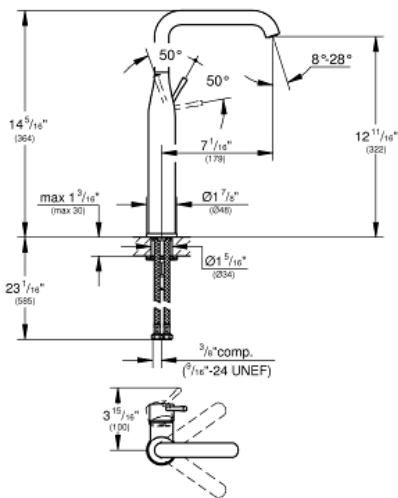

ESSENCE  
Single-Hole Single-Handle Vessel  
Bathroom Faucet XL-Size

MODEL # 23538GNA

Pure Freude  
an Wasser

GROHE

**Product Description:**

**ESSENCE**  
Single-Hole Single-Handle Vessel Bathroom Faucet XL-Size

**Standard Specification:**

- Single hole installation
- **GROHE SilkMove** 1.1" (28 mm) ceramic cartridge
- With temperature limiter
- **GROHE EcoJoy** Mousseur 1.2 gpm
- **GROHE AquaGuide** adjustable flow control
- **GROHE StarLight** finish
- Swivel Spout
- With stop restriction
- Smooth body
- Metal lever handle