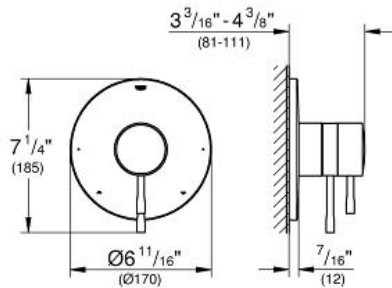

ESSENCE
Pressure Balance Valve Shower
Diverter Trim

MODEL # 19494001

Pure Freude
an Wasser

GROHE

ADA

Product Description:

ESSENCE

Pressure Balance Valve Shower Diverter Trim

Standard Specification:

- Final installation set for:
- Requires GrohFlex Universal Rough-In Box (35 026 000)
- **GROHE StarLight** chrome finish
- Automatic diverter: bath/shower
- Escutcheon and shaft sealing
- Covered attachment