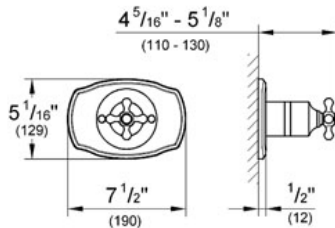

SEABURY  
Pressure Balance Valve Trimset  
MODEL # 19707

Pure Freude an Wasser

GROHE

GROHE America, Inc | 200 North Gary Avenue, Suite G, Roselle, IL 60172  
Phone: +1 (800) 444-7643 | Fax: +1 (800) 225-2778 | us-customerservice@grohe.com

**Product Description:**  
Pressure Balance Valve Trimset

**Standard Specification:**

- GROHE StarLight® finish
- With cross handle
- To replace the standard white caps use 45 952
- For use with Grohsafe Rough-In Valve 35 015