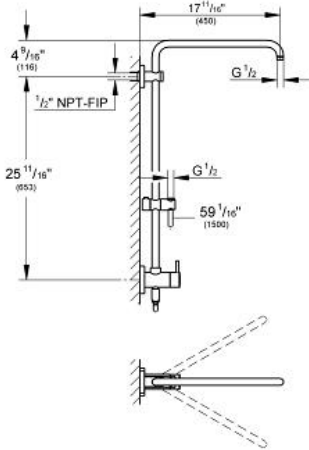

Product Description: Shower System

Standard Specification:

- 17 3/4" horizontal swivel shower arm
- Switch between hand shower and showerhead via built-in diverter
- 6 diverter functions (2 discrete functions (non shared) + one shared function in both standard and Eco flow)
- Showerhead and hand shower (not included)
- Bar with adjustable height hand shower holder
- Distance between diverter and upper bracket: 25 3/4" (653 mm)
- Rotaflex shower hose (1500 mm) (28 417)
- Angle adapter to prevent hose interfering with shower valve

- Optional **GROHE EcoJoy** 1.8 gpm (6.6 l/min) flow limiter included
- **GROHE StarLight** finish
- Inner WaterGuide for a longer life
- Twistfree to prevent hose from twisting
- Min. recommended pressure: 15 psi
- System includes 2 back flow preventers
- Optional compensation disc (26 030) available for uneven wall installation
- Optional height extension (26 464) available for raising the shower head
- CALGreen compliant