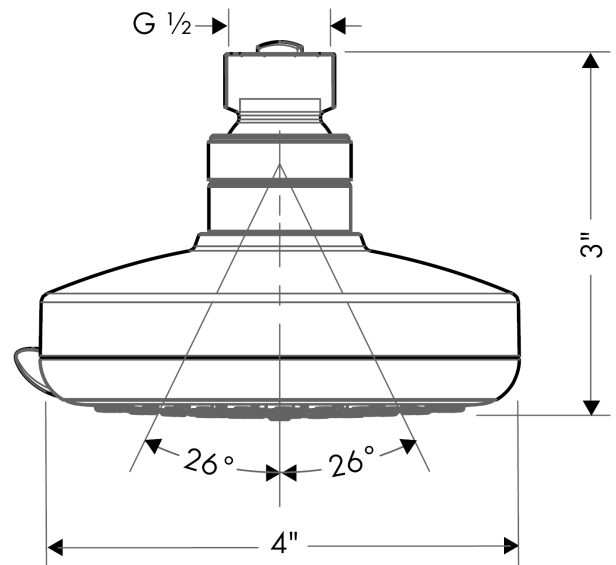

Croma 100

Showerhead E 3-Jet, 2.5 GPM

Finishes : **brushed nickel** Part no. : **04071820**

Description

Features

- 75 no-clog spray channels
- Spray modes: Full, Pulsating Massage, Intense Turbo
- Flow: 2.5 GPM (9.5 L/Min)

Item details

List Price \$ 127.00

Technology

Compliance

Product image

Scale drawing

Croma 100

Showerhead E 3-Jet, 2.5 GPM

Finishes : **brushed nickel** Part no. : **04071820**

Exploded drawing

Year of production: >06/11

Croma 100

Showerhead E 3-Jet, 2.5 GPM

Finishes : **brushed nickel** Part no. : **04071820**

Spare parts list