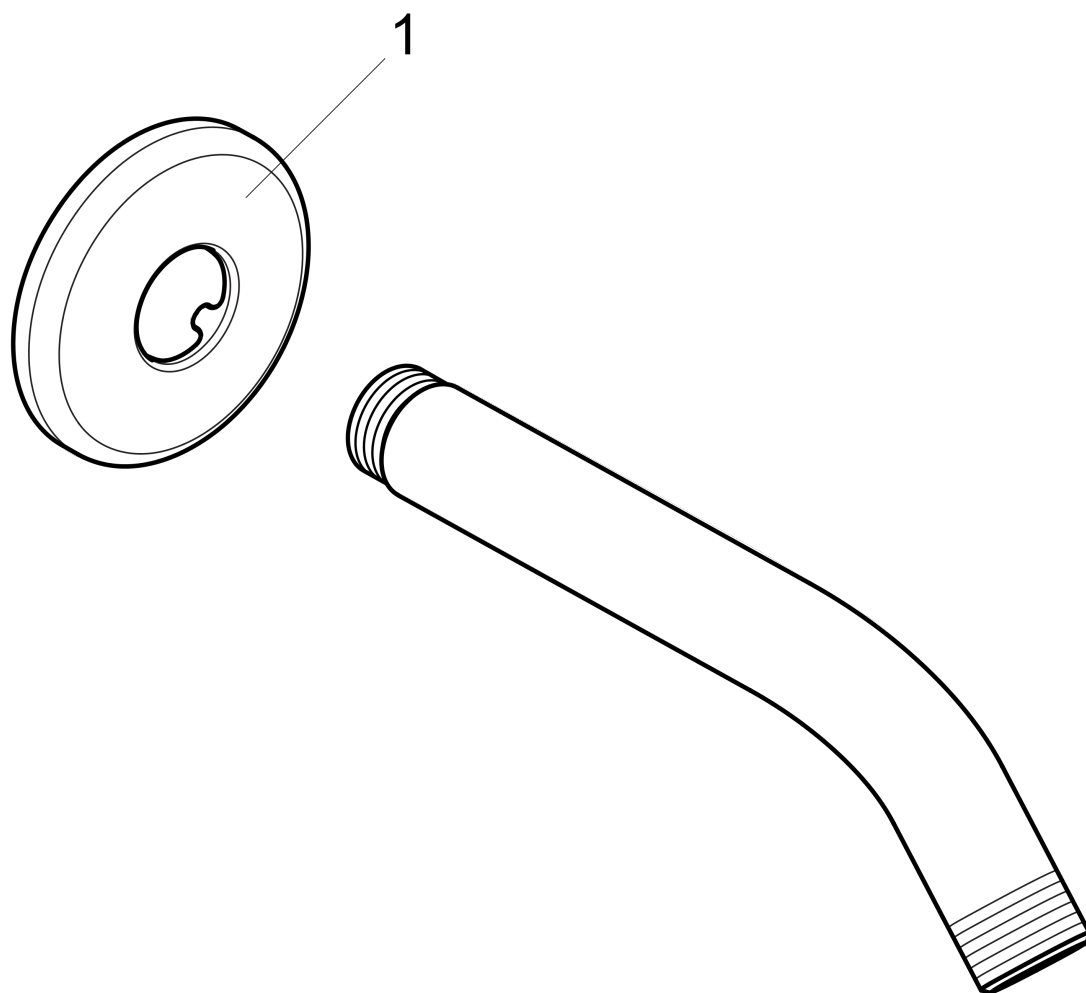

**Showerarm Standard 9"**

Finishes : **brushed nickel** Part no. : **04186823**

**Description**

**Features**

- Brass
- 1/2" NPT
- Escutcheon, Showerarm

**Item details**

List Price \$ 99.00

**Compliance**

**Product image**

**Scale drawing**

**Showerarm Standard 9"**

Finishes : **brushed nickel**

Part no. : **04186823**

**Exploded drawing**

Year of production: >01/09

**Showerarm Standard 9"**

Finishes : **brushed nickel**    Part no. : **04186823**

**Spare parts list**

Year of production: >**01/09**

<b>Pos.</b>	<b>Description</b>	<b>Part no.</b>	<b>Price</b>	<b>PU</b>
1	escutcheon Ø 64 mm	88536820	-	1