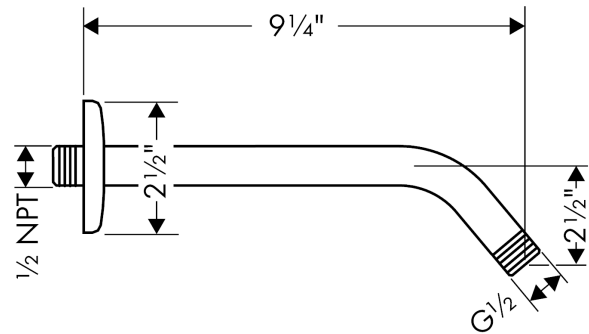

**Showerarm Standard 9"**

Finishes : **brushed nickel** Part no. : **04186823**

**Description**

**Features**

- Brass
- 1/2" NPT
- Escutcheon, Showerarm

**Item details**

List Price \$ 99.00

**Compliance**

**Product image**

**Scale drawing**

**Showerarm Standard 9"**

Finishes : **brushed nickel**

Part no. : **04186823**

**Exploded drawing**

Year of production: >01/09

**Showerarm Standard 9"**

Finishes : **brushed nickel**    Part no. : **04186823**

**Spare parts list**

Year of production: >**01/09**

<b>Pos.</b>	<b>Description</b>	<b>Part no.</b>	<b>Price</b>	<b>PU</b>
1	escutcheon Ø 64 mm	88536820	-	1