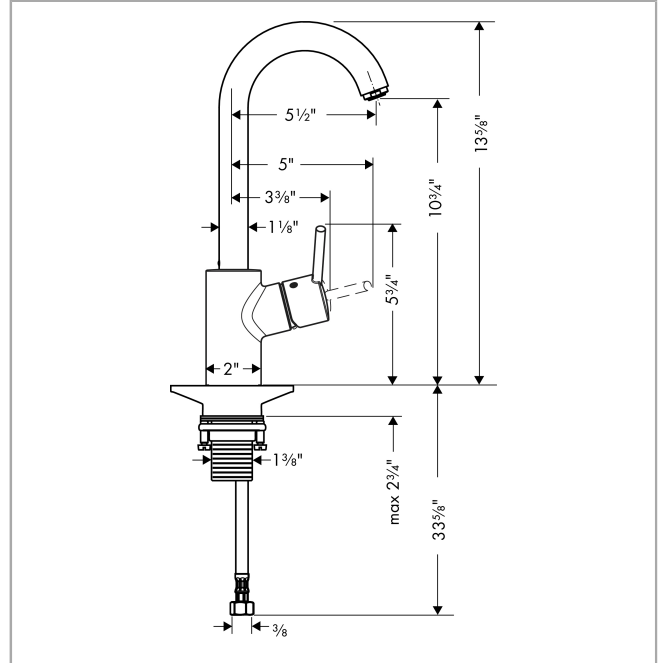

Talis S
Bar Faucet, 1.5 GPM
 Finishes : **chrome** Part no. : **04287000**

Description

Features

- Swivel range 150°
- Aerated spray
- Single-hole installation
- Flow: 1.5 GPM (5.7 L/Min)
- Ceramic cartridge
- 3/8" connections

Item details

List Price \$ 451.00

Technology

Compliance

Product image

Scale drawing

Talis S
Bar Faucet, 1.5 GPM
 Finishes : **chrome** Part no. : **04287000**

Exploded drawing

Year of production: >10/18

Talis S
Bar Faucet, 1.5 GPM
 Finishes : **chrome** Part no. : **04287000**

Spare parts list

Year of production: >10/18

Pos.	Description	Part no.	Price	PU
1	handle	95560000	-	1
2	screw cover	96338000	-	1
3	flange	95498000	-	1
4	nut	97209000	-	1
5	cartridge, assy	92730000	-	1
6	locking screw for handle	95140000	-	1
7	seal	95008000	-	1
8	sealing set	92646000	-	1
9	screw	97662000	-	1
10	axialring	97558000	-	1
11	fixing set (Ø 34)	95049000	-	1
12	connection hose 35½" M8x0,75 3/8"	96316001	-	1
13	aerator M24x1 (5 l/min)	88744000	-	1