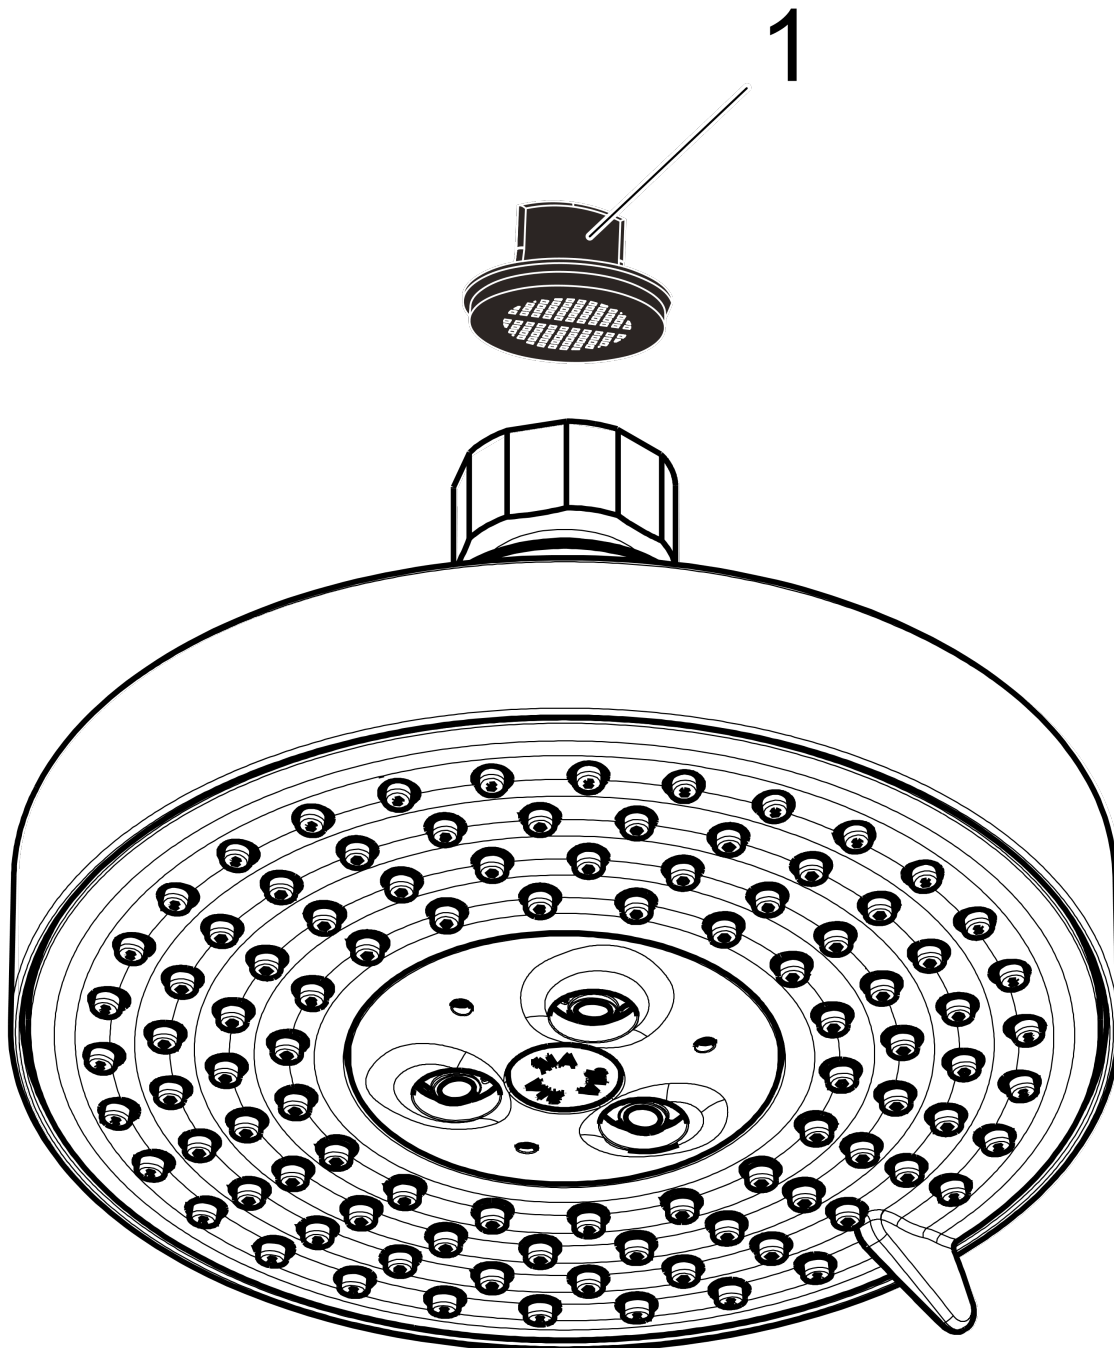

Raindance S
Showerhead 100 3-Jet, 2.0 GPM
 Finishes : **chrome** Part no. : **04340000**

Description

Features

- 65 no-clog spray channels
- Spray modes: RainAir, BalanceAir, Whirl
- Flow: 2.0 GPM (7.6 L/Min)

Item details

List Price \$ 172.00

Technology

Compliance

Product image

Scale drawing

Raindance S
Showerhead 100 3-Jet, 2.0 GPM
Finishes : **chrome** Part no. : **04340000**

Exploded drawing

Year of production: >06/10

Raindance S
Showerhead 100 3-Jet, 2.0 GPM
 Finishes : **chrome** Part no. : **04340000**

Spare parts list

Year of production: >06/10

Pos.	Description	Part no.	Price	PU
1	filter packing	88649000	-	1