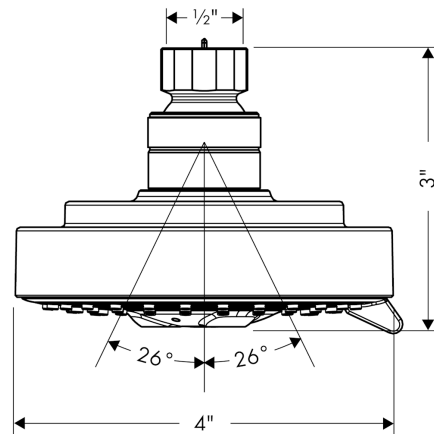

Raindance S
Showerhead 100 3-Jet, 2.0 GPM
 Finishes : **chrome** Part no. : **04340000**

Description

Features

- 65 no-clog spray channels
- Spray modes: RainAir, BalanceAir, Whirl
- Flow: 2.0 GPM (7.6 L/Min)

Item details

List Price \$ 172.00

Technology

Compliance

Product image

Scale drawing

Raindance S
Showerhead 100 3-Jet, 2.0 GPM
Finishes : **chrome** Part no. : **04340000**

Exploded drawing

Year of production: >06/10

Raindance S
Showerhead 100 3-Jet, 2.0 GPM
 Finishes : **chrome** Part no. : **04340000**

Spare parts list

Year of production: >06/10

Pos.	Description	Part no.	Price	PU
1	filter packing	88649000	-	1