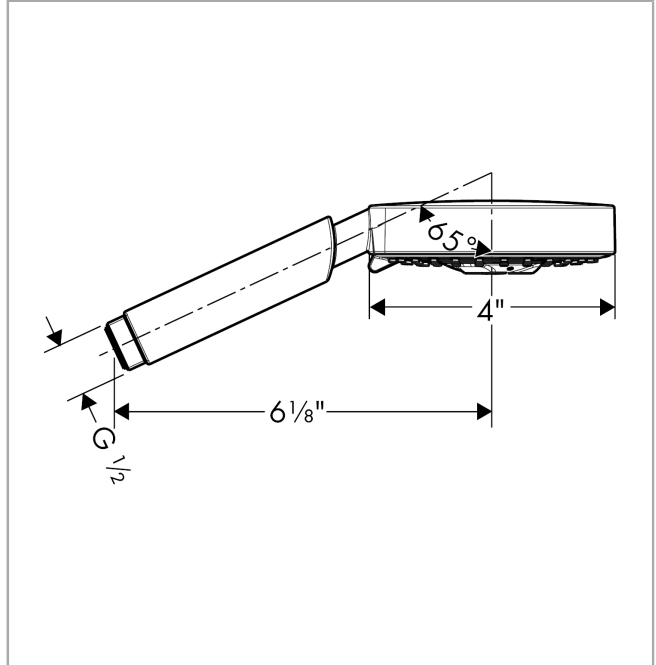

Raindance S
Handshower 100 3-Jet, 2.0 GPM
 Finishes : **chrome** Part no. : **04341000**

Description

Features

- 65 no-clog spray channels
- Spray modes: RainAir, BalanceAir, Whirl
- Flow: 2.0 GPM (7.6 L/Min)
- Gray spray disc

Item details

List Price \$ 183.00

Technology

Compliance

Product image

Scale drawing

Raindance S
Handshower 100 3-Jet, 2.0 GPM
 Finishes : **chrome** Part no. : **04341000**

Exploded drawing

Year of production: >06/10

Raindance S
Handshower 100 3-Jet, 2.0 GPM
 Finishes : **chrome** Part no. : **04341000**

Spare parts list

Year of production: >06/10

Pos.	Description	Part no.	Price	PU
1	filter packing	94246000	-	1