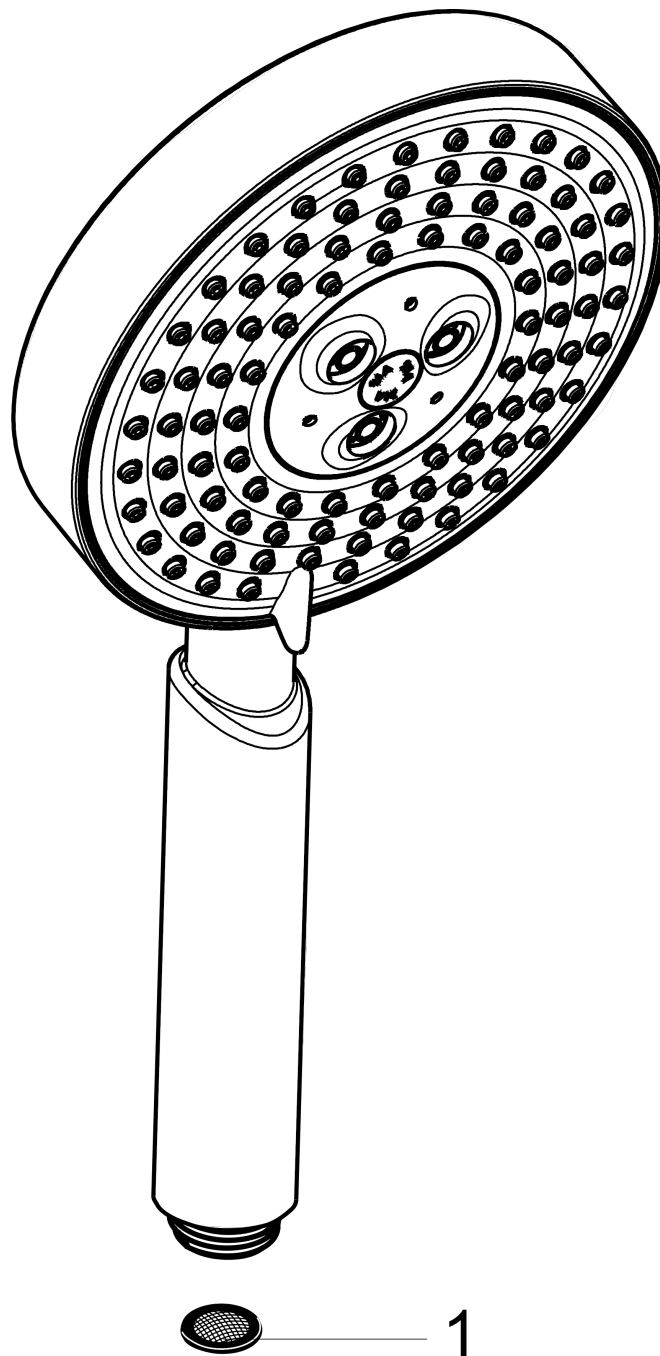

Raindance S
Handshower 100 3-Jet, 2.0 GPM
 Finishes : **chrome** Part no. : **04341000**

Description

Features

- 65 no-clog spray channels
- Spray modes: RainAir, BalanceAir, Whirl
- Flow: 2.0 GPM (7.6 L/Min)
- Gray spray disc

Item details

List Price \$ 183.00

Technology

Compliance

Product image

Scale drawing

Raindance S
Handshower 100 3-Jet, 2.0 GPM
 Finishes : **chrome** Part no. : **04341000**

Exploded drawing

Year of production: >06/10

Raindance S
Handshower 100 3-Jet, 2.0 GPM
 Finishes : **chrome** Part no. : **04341000**

Spare parts list

Year of production: >06/10

Pos.	Description	Part no.	Price	PU
1	filter packing	94246000	-	1