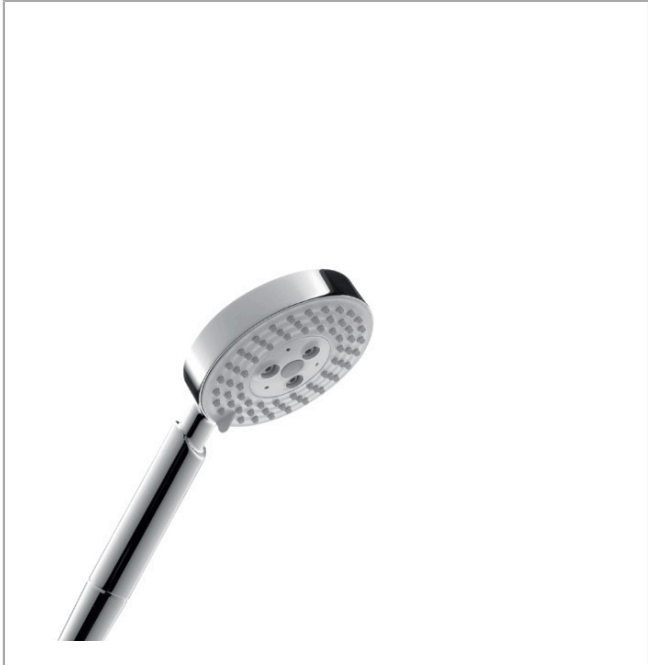

Raindance S
Handshower 100 3-Jet, 2.0 GPM
 Finishes : **chrome** Part no. : **04341000**

Description

Features

- 65 no-clog spray channels
- Spray modes: RainAir, BalanceAir, Whirl
- Flow: 2.0 GPM (7.6 L/Min)
- Gray spray disc

Item details

List Price \$ 183.00

Technology

Compliance

Product image

Scale drawing

Raindance S
Handshower 100 3-Jet, 2.0 GPM
 Finishes : **chrome** Part no. : **04341000**

Exploded drawing

Year of production: >06/10

Raindance S
Handshower 100 3-Jet, 2.0 GPM
 Finishes : **chrome** Part no. : **04341000**

Spare parts list

Year of production: >06/10

Pos.	Description	Part no.	Price	PU
1	filter packing	94246000	-	1