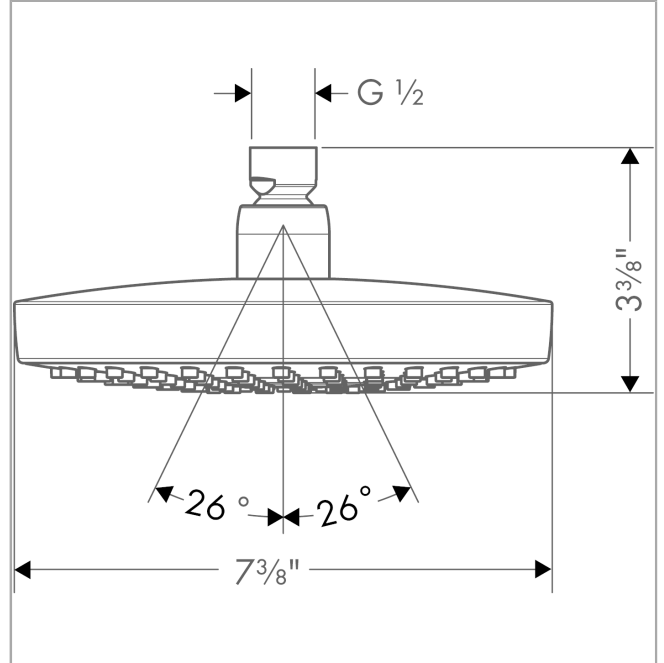

**Croma Select S  
Showerhead 180 2-Jet, 1.8 GPM**

Finishes : **brushed nickel** Part no. : **04388820**

**Description**

**Features**

- 147 no-clog spray channels
- Spray modes: Rain, IntenseRain
- Flow: 1.8 GPM (6.8 L/Min)
- Select button for comfortable alternation of spray modes
- Fully-finished matching spray face

**Item details**

List Price \$ 373.00

**Technology**

**Compliance**

**Product image**

**Scale drawing**

**Croma Select S**  
**Showerhead 180 2-Jet, 1.8 GPM**  
 Finishes : **brushed nickel** Part no. : **04388820**

Exploded drawing

Year of production: >01/18

**Croma Select S**  
**Showerhead 180 2-Jet, 1.8 GPM**  
 Finishes : **brushed nickel** Part no. : **04388820**

**Spare parts list**

Year of production: >01/18

Pos.	Description	Part no.	Price	PU
1	seal	98058000	-	1
2	filter	97735000	-	1
3	selector assy	98343001	-	1
4	O-ring 3x1	98384000	-	1
a	cover	98344000	-	1