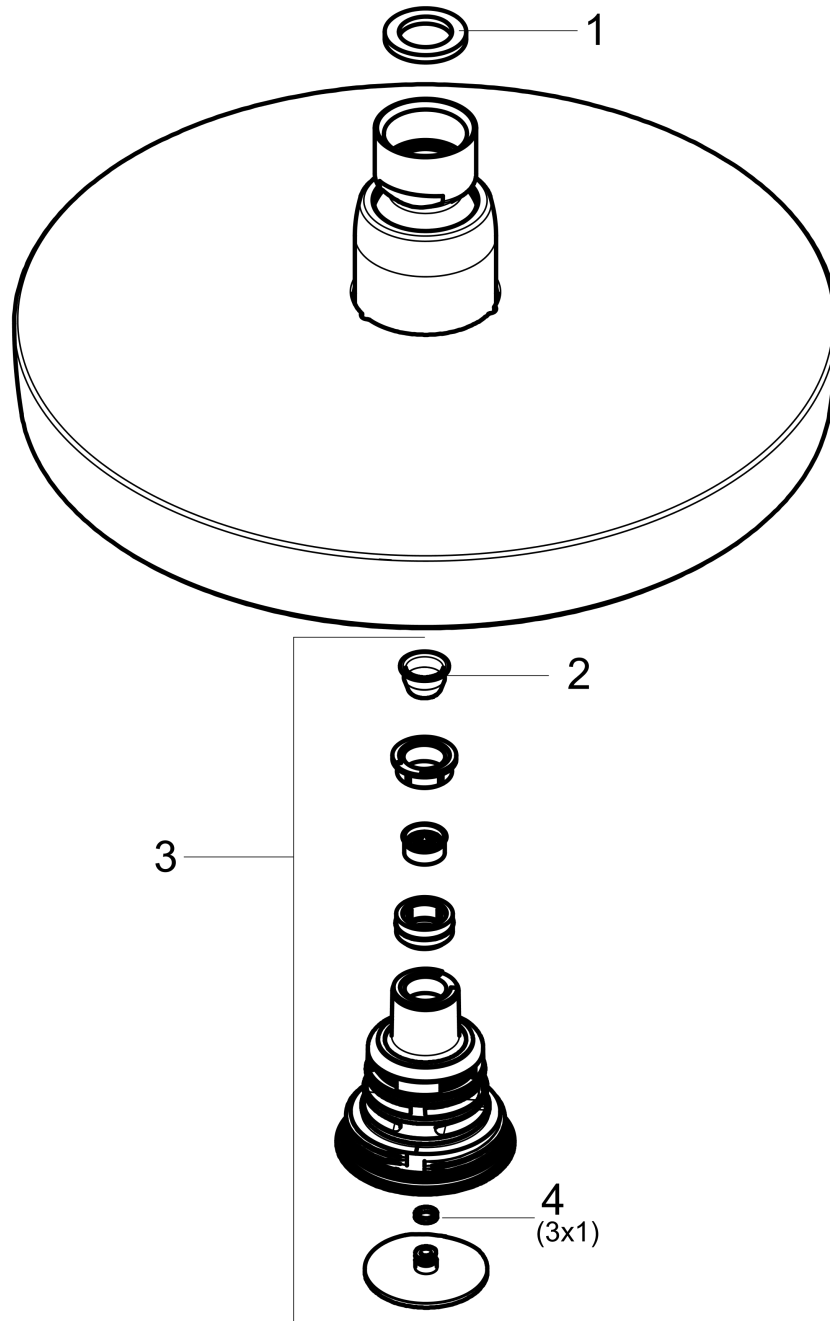

**Croma Select S  
Showerhead 180 2-Jet, 1.8 GPM**

Finishes : **brushed nickel** Part no. : **04388820**

**Description**

**Features**

- 147 no-clog spray channels
- Spray modes: Rain, IntenseRain
- Flow: 1.8 GPM (6.8 L/Min)
- Select button for comfortable alternation of spray modes
- Fully-finished matching spray face

**Item details**

List Price \$ 373.00

**Technology**

**Compliance**

**Product image**

**Scale drawing**

**Croma Select S**  
**Showerhead 180 2-Jet, 1.8 GPM**  
 Finishes : **brushed nickel** Part no. : **04388820**

Exploded drawing

Year of production: >01/18

**Croma Select S**  
**Showerhead 180 2-Jet, 1.8 GPM**  
 Finishes : **brushed nickel** Part no. : **04388820**

**Spare parts list**

Year of production: >01/18

Pos.	Description	Part no.	Price	PU
1	seal	98058000	-	1
2	filter	97735000	-	1
3	selector assy	98343001	-	1
4	O-ring 3x1	98384000	-	1
a	cover	98344000	-	1