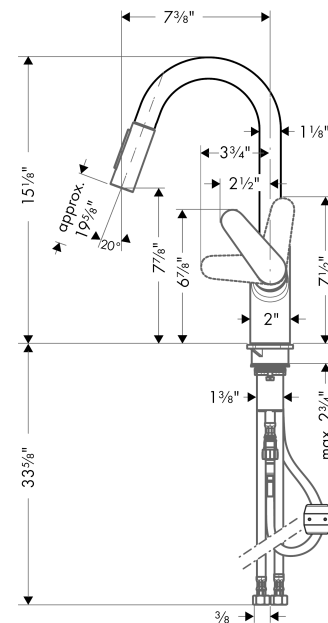

Focus
Prep Kitchen Faucet, 2-Spray Pull-Down, 1.75 GPM
 Finishes : **steel optic** Part no. : **04506801**

Description

Features

- Swivel range 150°
- Laminar and needle spray
- Toggle spray diverter
- MagFit magnetic sprayhead docking
- Single-hole installation
- Flow: 1.75 GPM (6.6 L/Min)
- Ceramic cartridge
- 3/8" connections
- Integrated double backflow prevention

Item details

List Price \$ 598.00

Technology

Compliance

Product image

Scale drawing

Focus
Prep Kitchen Faucet, 2-Spray Pull-Down, 1.75 GPM
 Finishes : **steel optic** Part no. : **04506801**

Exploded drawing

Year of production: >10/18

Focus

Prep Kitchen Faucet, 2-Spray Pull-Down, 1.75 GPM

Finishes : **steel optic** Part no. : **04506801**

Spare parts list

Year of production: >10/18

Pos.	Description	Part no.	Price	PU
1	handle	98460800	-	1
2	screw cover	96338000	-	1
3	flange	95498800	-	1
4	nut	97209000	-	1
5	cartridge, assy	92730000	-	1
6	locking screw for handle	95140000	-	1
7	seal	95008000	-	1
8	spout cpl.	95562800	-	1
9	filter	97735000	-	1
10	O-ring 11x2	98127000	-	1
11	non return valve	93218000	-	1
12	set of non return valves DW 15	97350000	-	1
13	aerator laminar M22x1 (15 l/min)	95909000	-	1
14	fixing set (Ø 34)	95049000	-	1
15	hose 1,50 m	88624000	-	1
16	connection hose 600 mm M10x1	95561000	-	1
17	connection hose 35½" M8x0,75 3/8"	96316001	-	1