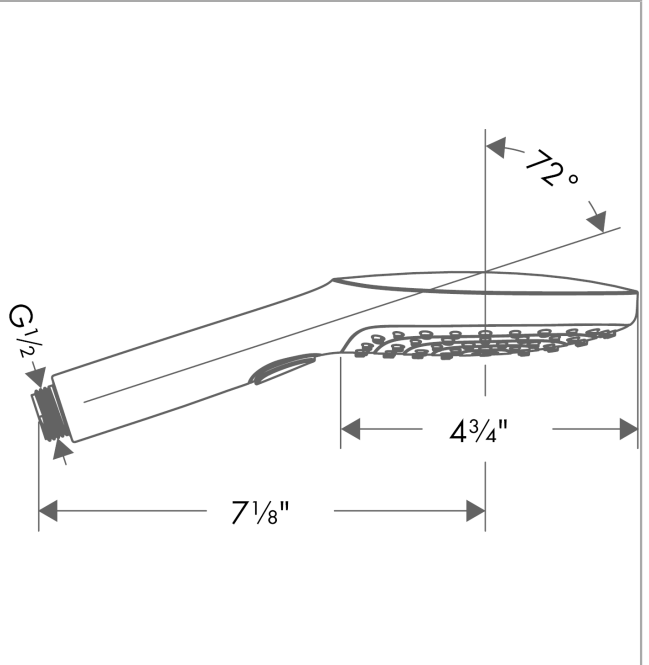

Raindance Select E
Handshower 120 3-Jet, 2.0 GPM
 Finishes : **chrome** Part no. : **04528000**

Description

Features

- Select button for comfortable alternation of spray modes
- 78 no-clog spray channels
- Spray modes: RainAir, Rain, Whirl
- Flow: 2.0 GPM (7.6 L/Min)
- Fully-finished matching spray face

Item details

List Price \$ 149.00

Technology

Compliance

Product image

Scale drawing

Raindance Select E
Handshower 120 3-Jet, 2.0 GPM
Finishes : chrome Part no. : 04528000

Exploded drawing

Year of production: >01/14

Raindance Select E
Handshower 120 3-Jet, 2.0 GPM
 Finishes : **chrome** Part no. : **04528000**

Spare parts list

Year of production: >01/14

| Pos. | Description | Part no. | Price | PU |
|------|----------------|----------|-------|----|
| 1 | filter packing | 94246000 | - | 1 |