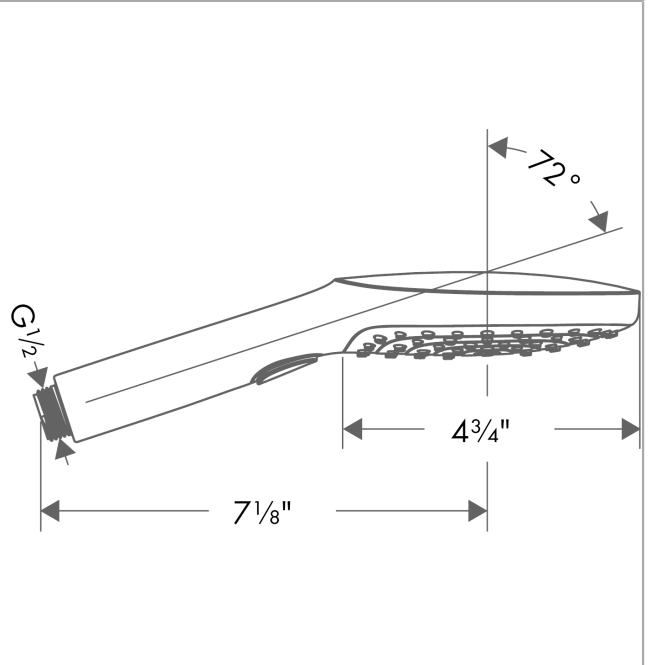

Raindance Select E
Handshower 120 3-Jet, 2.0 GPM
 Finishes : **brushed nickel** Part no. : **04528820**

Description

Features

- Select button for comfortable alternation of spray modes
- 78 no-clog spray channels
- Spray modes: RainAir, Rain, Whirl
- Flow: 2.0 GPM (7.6 L/Min)
- Fully-finished matching spray face

Item details

List Price \$ 212.00

Technology

Compliance

Product image

Scale drawing

Raindance Select E
Handshower 120 3-Jet, 2.0 GPM
Finishes : **brushed nickel** Part no. : **04528820**

Exploded drawing

Year of production: >01/14

Raindance Select E
Handshower 120 3-Jet, 2.0 GPM
 Finishes : **brushed nickel** Part no. : **04528820**

Spare parts list

Year of production: >01/14

Pos.	Description	Part no.	Price	PU
1	filter packing	94246000	-	1