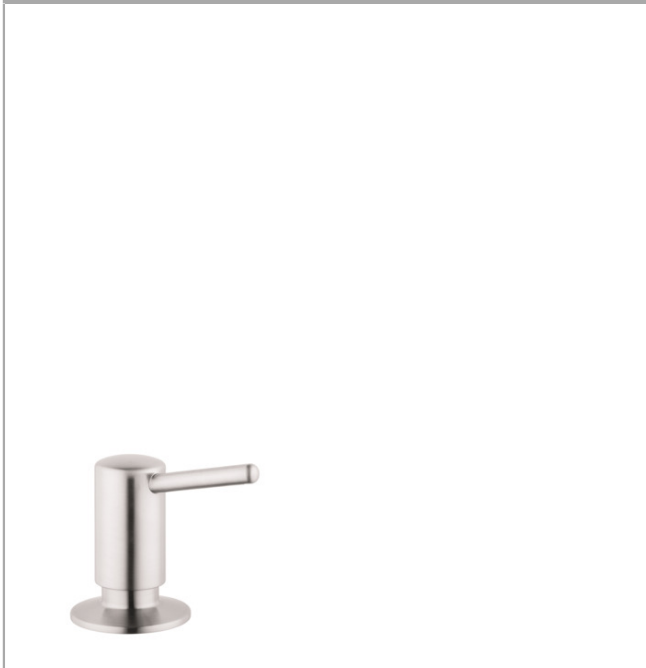

**Soap Dispenser, Contemporary**

Finishes : **steel optic** Part no. : **04539800**

**Description**

**Features**

- metal
- bottle capacity 16 oz
- 1 7/8" maximum counter depth

**Item details**

List Price \$ 86.00

**Product image**

**Scale drawing**