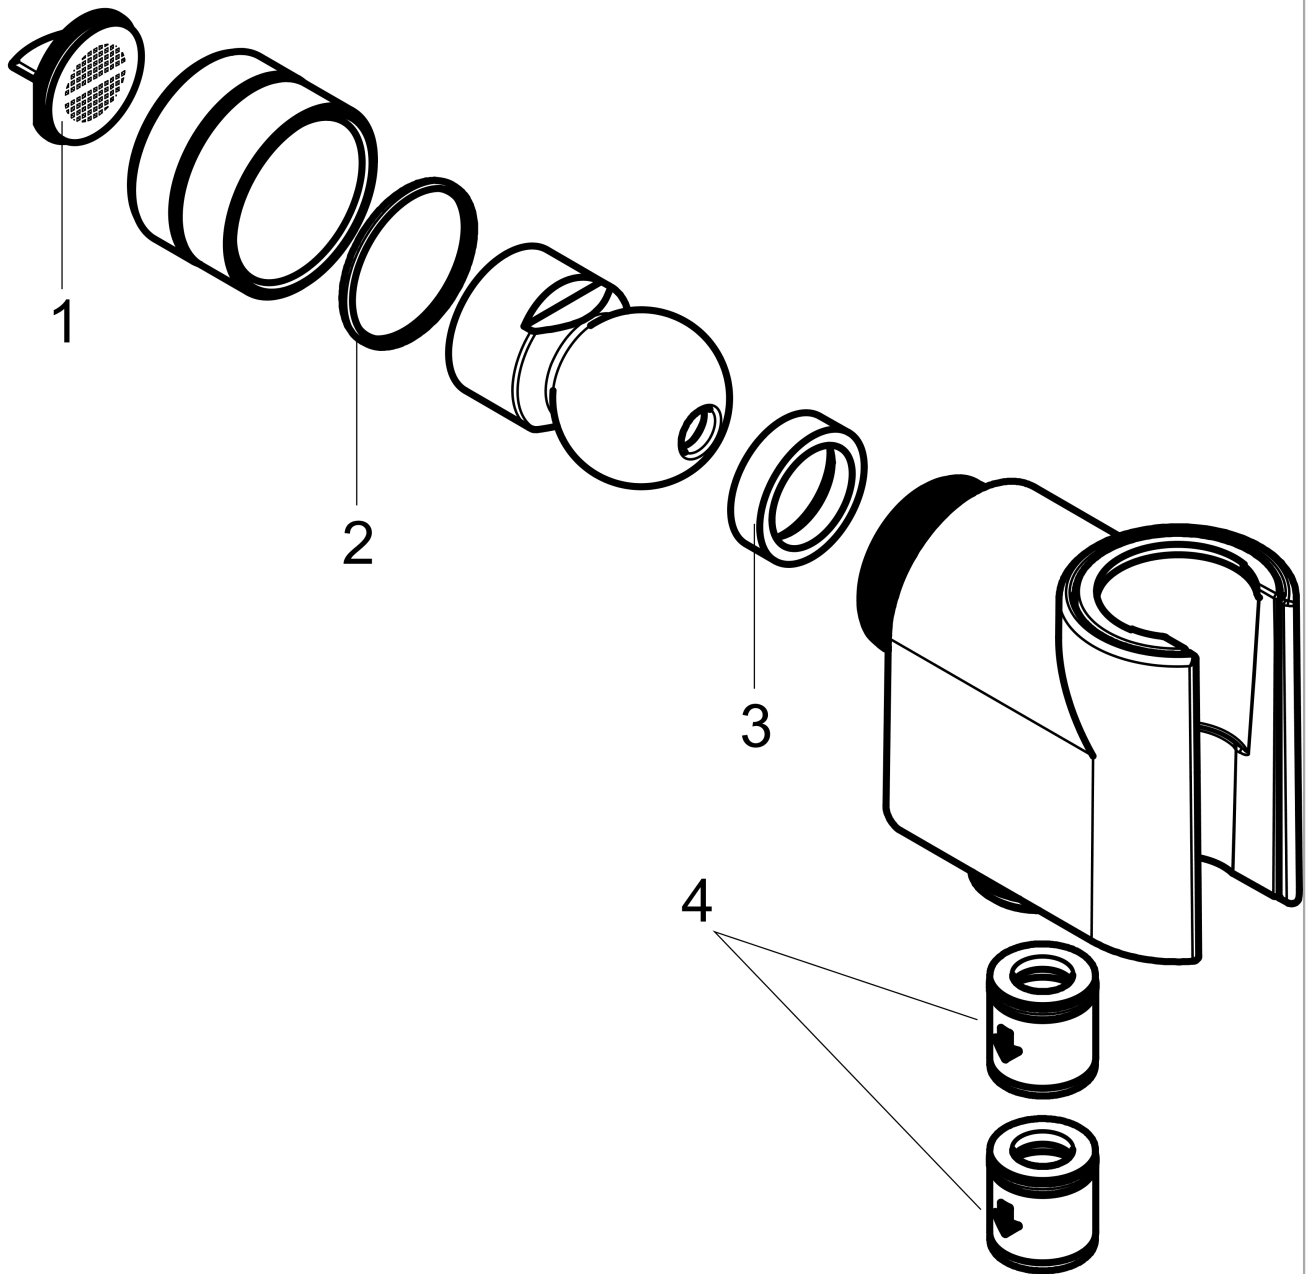

**Showerarm Mount for Handshower**

Finishes : **chrome**    Part no. : **04580000**

**Description**

**Features**

- non-return valve

**Item details**

List Price \$ 37.00

**Compliance**

**Product image**

**Scale drawing**

**Showerarm Mount for Handshower**  
Finishes : **chrome**    Part no. : **04580000**

**Exploded drawing**

Year of production: >03/18

**Showerarm Mount for Handshower**

Finishes : **chrome**    Part no. : **04580000**

**Spare parts list**

Year of production: >**03/18**

<b>Pos.</b>	<b>Description</b>	<b>Part no.</b>	<b>Price</b>	<b>PU</b>
1	filter packing	88649000	-	1
2	lever collar	97536000	-	1
3	seal	97606000	-	1
4	set of non return valves DW 15	94074000	-	1
a	nut	97958000	-	1