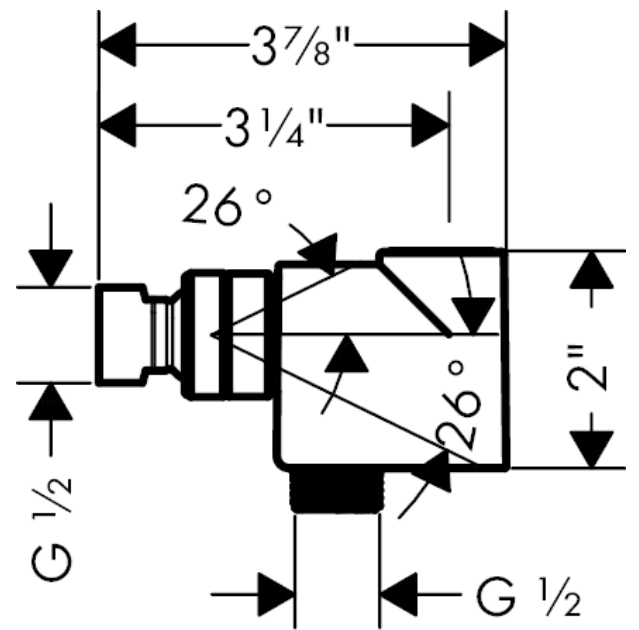

**Showerarm Mount for Handshower**

Finishes : **chrome**    Part no. : **04580000**

**Description**

**Features**

- non-return valve

**Item details**

List Price \$ 37.00

**Compliance**

**Product image**

**Scale drawing**

**Showerarm Mount for Handshower**  
Finishes : **chrome**    Part no. : **04580000**

**Exploded drawing**

Year of production: >03/18

**Showerarm Mount for Handshower**

Finishes : **chrome**    Part no. : **04580000**

**Spare parts list**

Year of production: >**03/18**

<b>Pos.</b>	<b>Description</b>	<b>Part no.</b>	<b>Price</b>	<b>PU</b>
1	filter packing	88649000	-	1
2	lever collar	97536000	-	1
3	seal	97606000	-	1
4	set of non return valves DW 15	94074000	-	1
a	nut	97958000	-	1