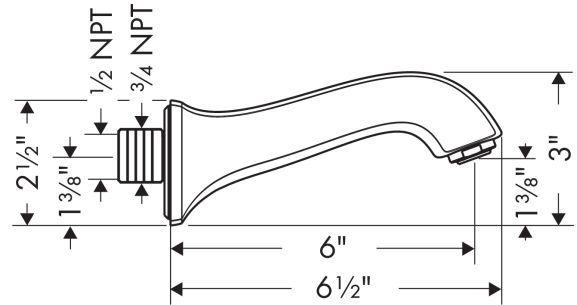

Metris C

Tub Spout

Finishes : **chrome** Part no. : **13413001**

Description

Features

- Solid brass

Item details

List Price \$ 167.00

Compliance

Product image

Scale drawing

**Metris C
Tub Spout**

Finishes : **chrome** Part no. : **13413001**

Exploded drawing

Year of production: >04/09

Metris C

Tub Spout

Finishes : **chrome** Part no. : **13413001**

Spare parts list

Year of production: >04/09

Pos.	Description	Part no.	Price	PU
1	connecting thread	95658001	-	1
2	O-ring 13x2	98128000	-	1
3	seal	97530000	-	1
4	hollow set screw M6x8	97810000	-	1
a	aerator M24x1 (25 l/min)	13914000	-	1