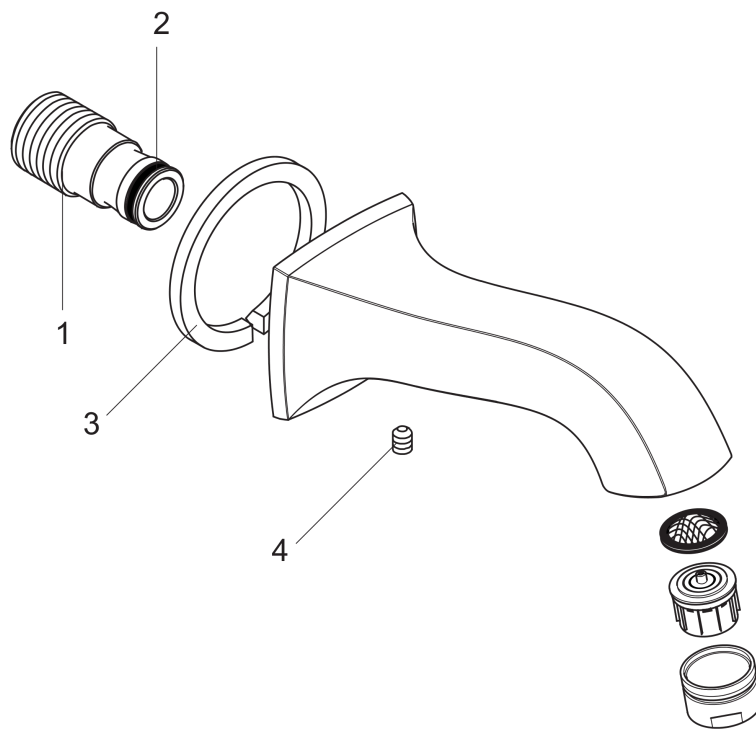

Metris C

Tub Spout

Finishes : **chrome** Part no. : **13413001**

Description

Features

- Solid brass

Item details

List Price \$ 167.00

Compliance

Product image

Scale drawing

**Metris C
Tub Spout**

Finishes : **chrome** Part no. : **13413001**

Exploded drawing

Year of production: >04/09

Metris C

Tub Spout

Finishes : **chrome** Part no. : **13413001**

Spare parts list

Year of production: >04/09

Pos.	Description	Part no.	Price	PU
1	connecting thread	95658001	-	1
2	O-ring 13x2	98128000	-	1
3	seal	97530000	-	1
4	hollow set screw M6x8	97810000	-	1
a	aerator M24x1 (25 l/min)	13914000	-	1