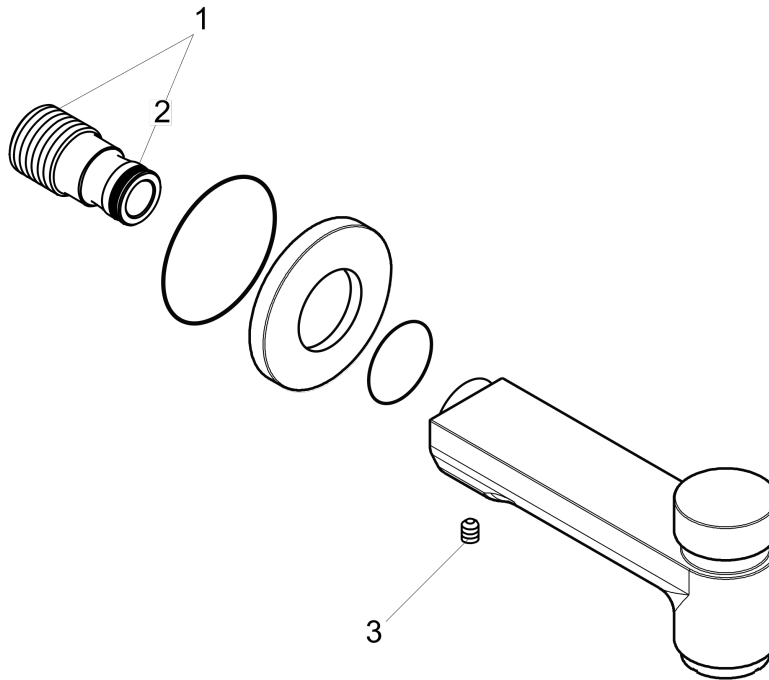

S Tub Spout with Diverter

Finishes : **chrome**   Part no. : **14414001**

Exploded drawing

Year of production: >06/07

S Tub Spout with Diverter

Finishes : **chrome**   Part no. : **14414001**

Spare parts list

Year of production: >06/07

Pos.	Description	Part no.	Price	PU
1	connecting thread	96472001	-	1
2	O-ring 16x2,5	98134000	-	1
3	hollow set screw M6x8	97810000	-	1