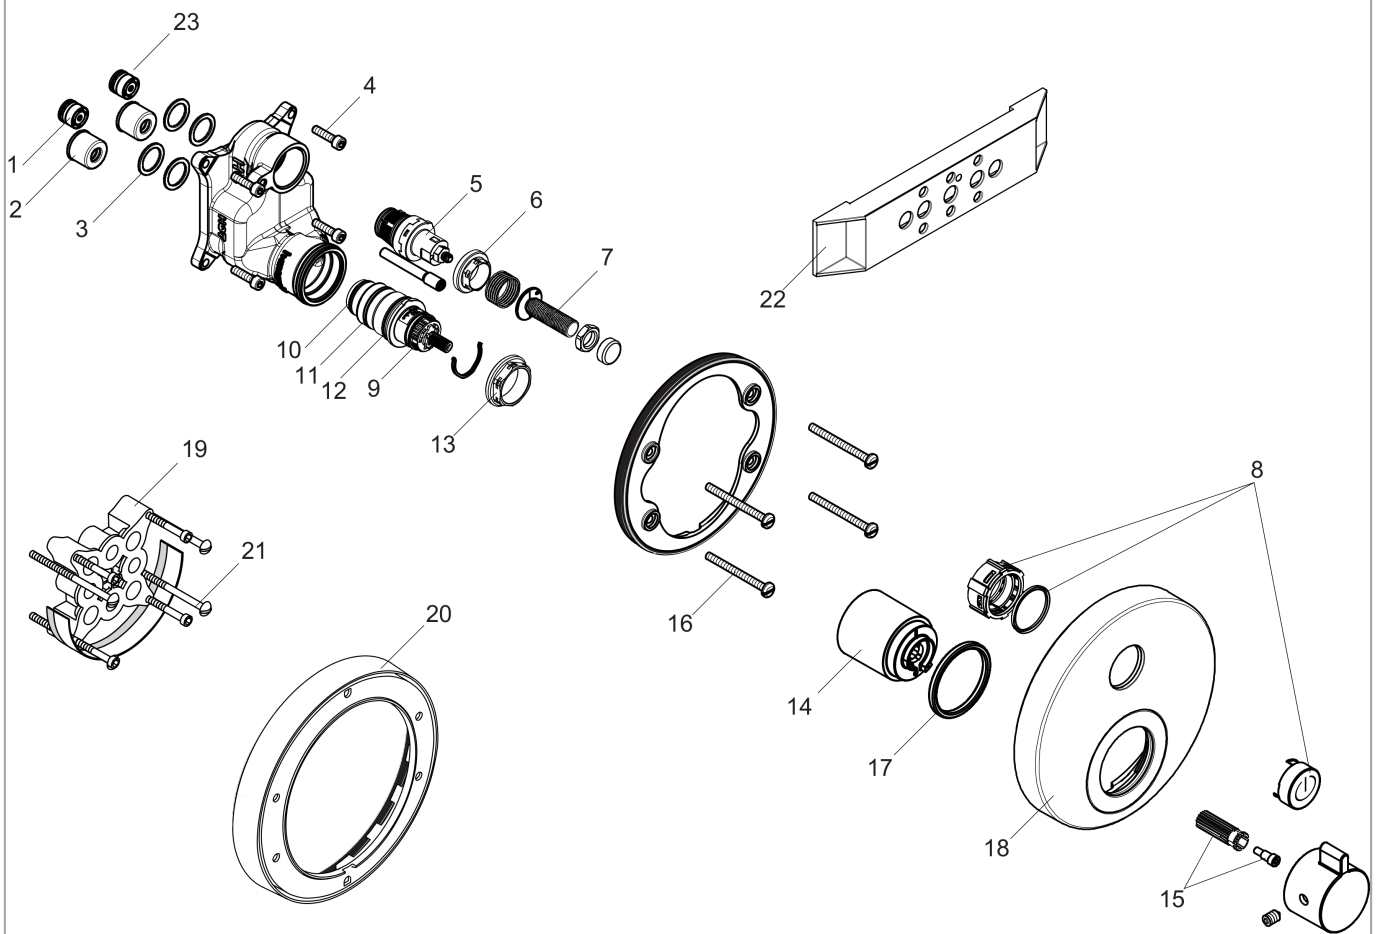

ShowerSelect S
Thermostatic Trim for 1 Function, Round
 Finishes : **brushed nickel** Part no. : **15744821**

Description

Features

- Select push-button on/off control for 1 outlet
- Flow: 7.00 GPM (26.5 L/Min)
- Thermostatic cartridge, Start/stop cartridge
- Anti-scald 100° safety stop
- Optimized for water-efficient shower products

Item details

List Price \$ 803.00

Technology

Compliance

Product image

Scale drawing

ShowerSelect S
Thermostatic Trim for 1 Function, Round
 Finishes : **brushed nickel** Part no. : **15744821**

Exploded drawing

Year of production: >12/14

ShowerSelect S

Thermostatic Trim for 1 Function, Round

Finishes : **brushed nickel** Part no. : **15744821**

Spare parts list

Year of production: >12/14

Pos.	Description	Part no.	Price	PU
1	non return valve	97980000	-	1
2	noise reduction	94073000	-	1
3	O-ring 16x2	98133000	-	1
4	set of screws	96525000	-	1
5	shut off unit	95758000	-	1
6	nut	98368000	-	1
7	Select-adapter	92219000	-	1
8	set of symbols	92218000	-	1
9	thermostat cartridge	98282001	-	1
10	O-ring 20x1,5	98197000	-	1
11	O-ring 25x1,5	98146000	-	1
12	O-ring 25x2,5	92146000	-	1
13	nut	98913000	-	1
14	sleeve	92216820	-	1
15	handle fixing set	95843000	-	1
16	set of fixing screws	96454000	-	1
17	O-ring 44x4	98471000	-	1
18	escutcheon Ø 150 mm	92272821	-	1
19	extension 25 mm	13595000	-	1
20	extension 22 mm (Ø 170 mm)	13596820	-	1
21	set of fixing screws	97747000	-	1
22	fit-up aid	92540000	-	1
a	handle for thermostat	92215821	-	1
b	holder for escutcheon	98793000	-	1
c	shut off unit (special)	92361000	-	1
d	compensation set 1°	95521000	-	1
e	nut and flange	92696000	-	1
f	symbol head shower Rain large	93571880	-	1
g	symbol head shower Rain small	93572880	-	1
h	symbol handshower	93573880	-	1
i	symbol Flood jet	93574880	-	1
j	symbol Whirl	93575880	-	1
k	symbol Mono	93576880	-	1
l	symbol tub	93577880	-	1
m	symbol body shower	93578880	-	1
n	symbol ON/OFF	93579880	-	1