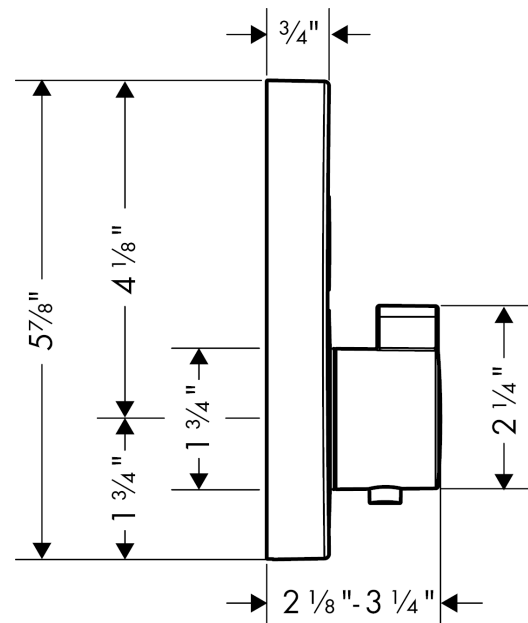

ShowerSelect S
Thermostatic Trim for 1 Function, Round
 Finishes : **brushed nickel** Part no. : **15744821**

Description

Features

- Select push-button on/off control for 1 outlet
- Flow: 7.00 GPM (26.5 L/Min)
- Thermostatic cartridge, Start/stop cartridge
- Anti-scald 100° safety stop
- Optimized for water-efficient shower products

Item details

List Price \$ 803.00

Technology

Compliance

Product image

Scale drawing

ShowerSelect S
Thermostatic Trim for 1 Function, Round
 Finishes : **brushed nickel** Part no. : **15744821**

Exploded drawing

Year of production: >12/14

ShowerSelect S

Thermostatic Trim for 1 Function, Round

Finishes : **brushed nickel** Part no. : **15744821**

Spare parts list

Year of production: >12/14

Pos.	Description	Part no.	Price	PU
1	non return valve	97980000	-	1
2	noise reduction	94073000	-	1
3	O-ring 16x2	98133000	-	1
4	set of screws	96525000	-	1
5	shut off unit	95758000	-	1
6	nut	98368000	-	1
7	Select-adapter	92219000	-	1
8	set of symbols	92218000	-	1
9	thermostat cartridge	98282001	-	1
10	O-ring 20x1,5	98197000	-	1
11	O-ring 25x1,5	98146000	-	1
12	O-ring 25x2,5	92146000	-	1
13	nut	98913000	-	1
14	sleeve	92216820	-	1
15	handle fixing set	95843000	-	1
16	set of fixing screws	96454000	-	1
17	O-ring 44x4	98471000	-	1
18	escutcheon Ø 150 mm	92272821	-	1
19	extension 25 mm	13595000	-	1
20	extension 22 mm (Ø 170 mm)	13596820	-	1
21	set of fixing screws	97747000	-	1
22	fit-up aid	92540000	-	1
a	handle for thermostat	92215821	-	1
b	holder for escutcheon	98793000	-	1
c	shut off unit (special)	92361000	-	1
d	compensation set 1°	95521000	-	1
e	nut and flange	92696000	-	1
f	symbol head shower Rain large	93571880	-	1
g	symbol head shower Rain small	93572880	-	1
h	symbol handshower	93573880	-	1
i	symbol Flood jet	93574880	-	1
j	symbol Whirl	93575880	-	1
k	symbol Mono	93576880	-	1
l	symbol tub	93577880	-	1
m	symbol body shower	93578880	-	1
n	symbol ON/OFF	93579880	-	1