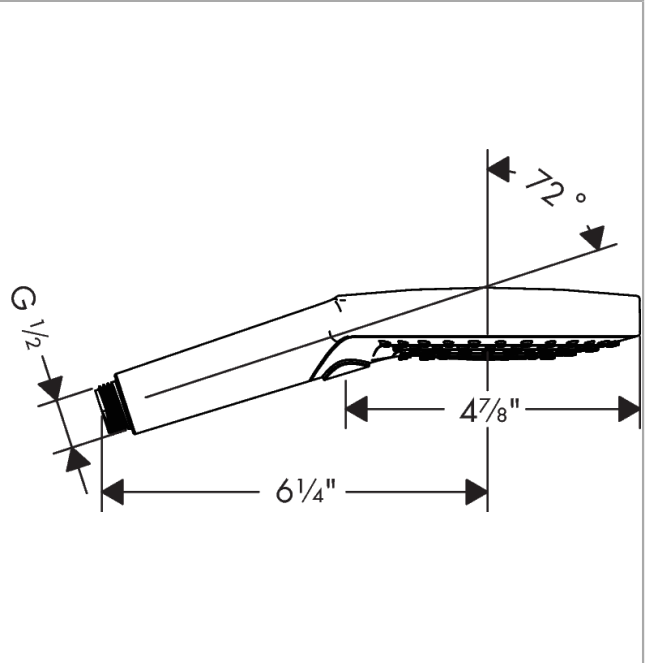

Raindance Select S
Handshower 120 3-Jet P, 1.75 GPM
 Finishes : **brushed nickel** Part no. : **26036821**

Description

Features

- Select button for comfortable alternation of spray modes
- Spray modes: PowderRain, Rain, Whirl
- Flow: 1.8 GPM (6.8 L/Min)
- Fully-finished matching spray face

Item details

List Price \$ 212.00

Technology

Compliance

Product image

Scale drawing

Raindance Select S
Handshower 120 3-Jet P, 1.75 GPM
Finishes : **brushed nickel** Part no. : **26036821**

Exploded drawing

Year of production: >08/18

Raindance Select S
Handshower 120 3-Jet P, 1.75 GPM
 Finishes : **brushed nickel** Part no. : **26036821**

Spare parts list

Year of production: >08/18

| Pos. | Description | Part no. | Price | PU |
|------|-------------|----------|-------|----|
| 1 | filter | 92672000 | - | 1 |
| 2 | seal | 98058000 | - | 1 |