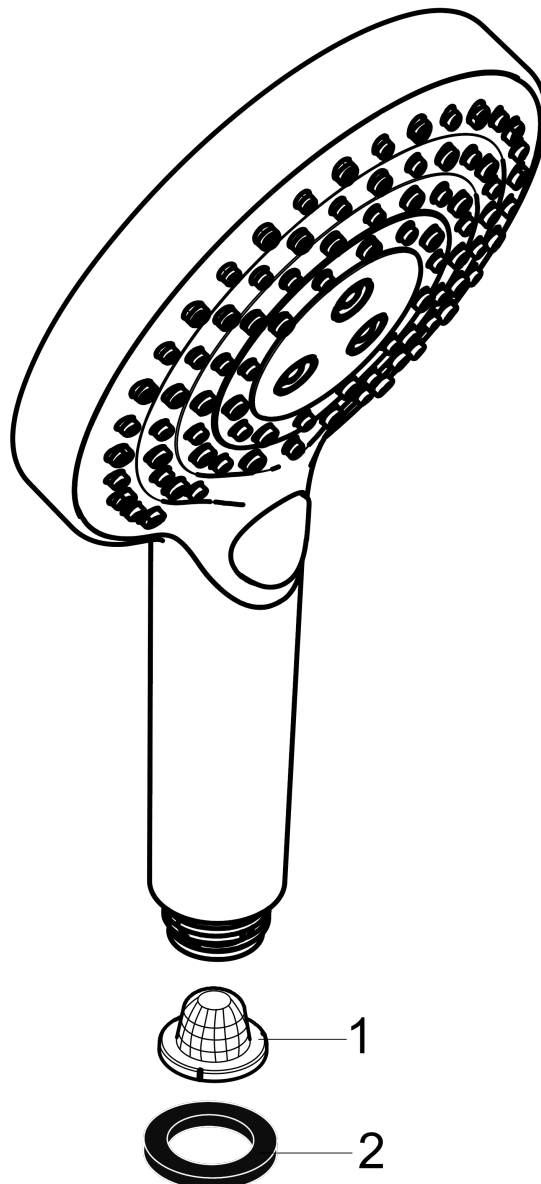

Raindance Select S
Handshower 120 3-Jet P, 1.75 GPM
 Finishes : **brushed nickel** Part no. : **26036821**

Description

Features

- Select button for comfortable alternation of spray modes
- Spray modes: PowderRain, Rain, Whirl
- Flow: 1.8 GPM (6.8 L/Min)
- Fully-finished matching spray face

Item details

List Price \$ 212.00

Technology

Compliance

Product image

Scale drawing

Raindance Select S
Handshower 120 3-Jet P, 1.75 GPM
Finishes : **brushed nickel** Part no. : **26036821**

Exploded drawing

Year of production: >08/18

Raindance Select S
Handshower 120 3-Jet P, 1.75 GPM
 Finishes : **brushed nickel** Part no. : **26036821**

Spare parts list

Year of production: >08/18

| Pos. | Description | Part no. | Price | PU |
|------|-------------|----------|-------|----|
| 1 | filter | 92672000 | - | 1 |
| 2 | seal | 98058000 | - | 1 |