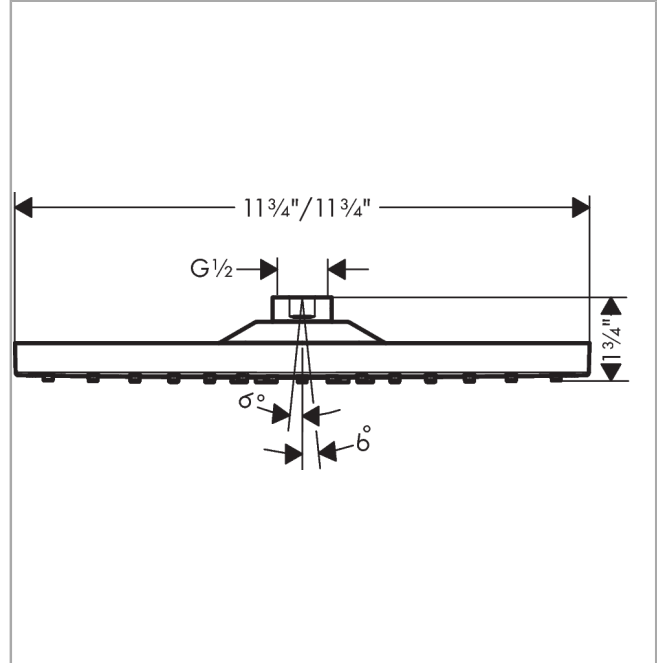

Raindance E
Showerhead 300 1-Jet, 1.8 GPM
 Finishes : **chrome** Part no. : **26240001**

Description

Features

- Spray modes: Rain
- Flow: 1.8 GPM (6.8 L/Min)
- Fully-finished matching spray face
- Spray face removable for cleaning

Item details

List Price \$ 569.00

Technology

Compliance

Product image

Scale drawing

Raindance E
Showerhead 300 1-Jet, 1.8 GPM
Finishes : **chrome** Part no. : **26240001**

Exploded drawing