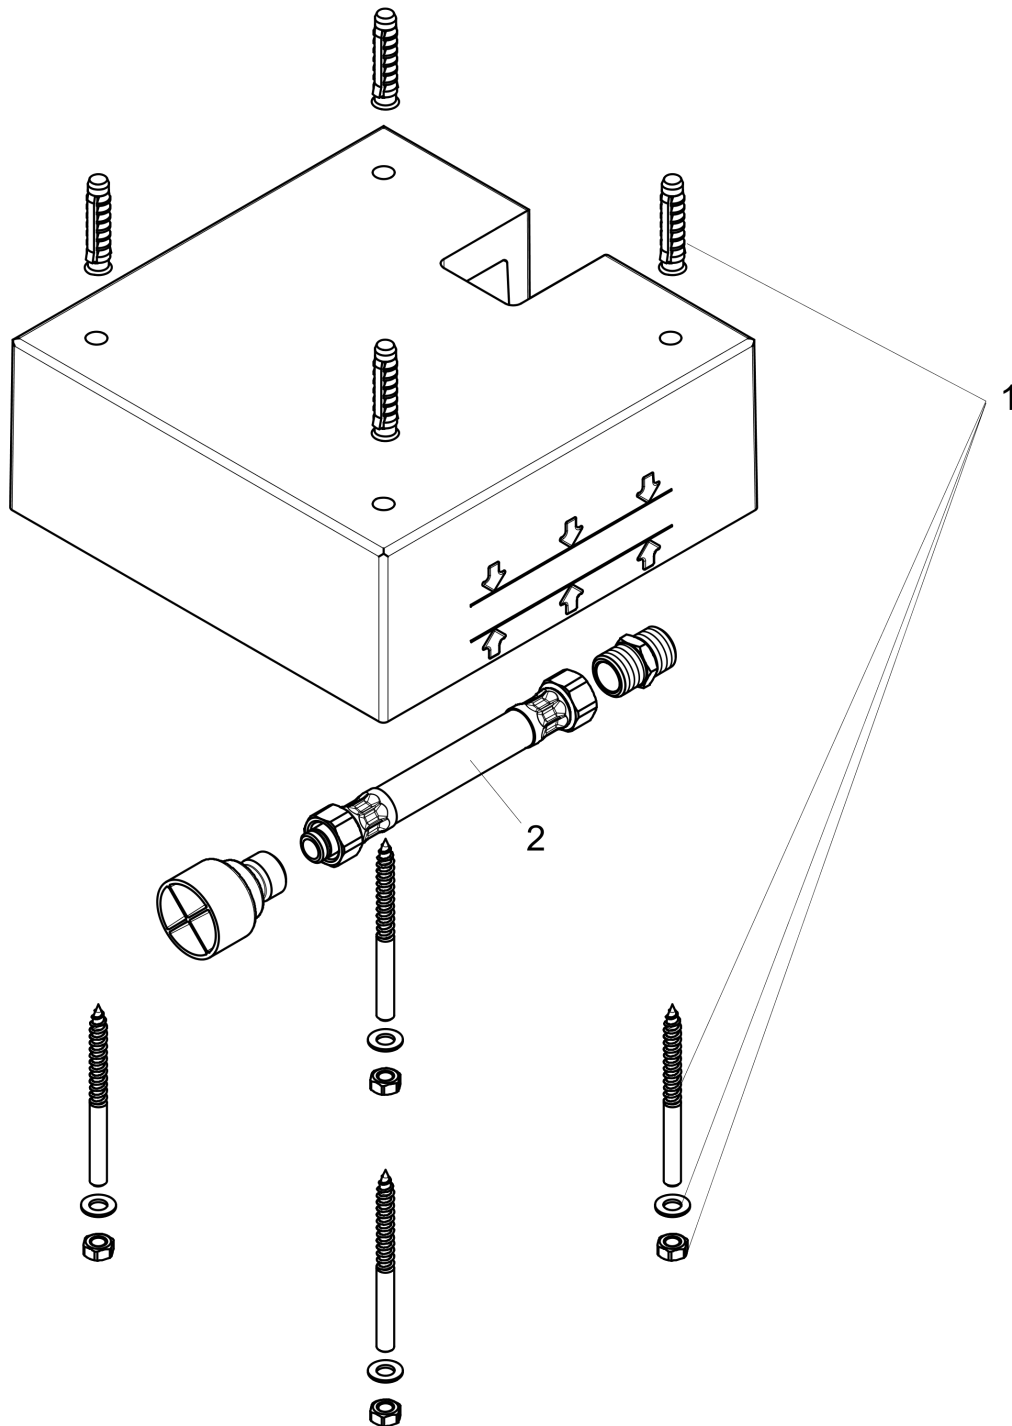

**Raindance E**  
**Rough, Showerhead 400 Square 1-Jet**  
 Finishes : n.a. Part no. : 26254181

**Description**

**Features**  
 · 1/2" NPT

**Item details**

List Price \$ 114.00

**Compliance**

**Product image**

**Scale drawing**

**Raindance E**  
**Rough, Showerhead 400 Square 1-Jet**  
 Finishes : n.a. Part no. : 26254181

Exploded drawing

Year of production: >03/18

**Raindance E**  
**Rough, Showerhead 400 Square 1-Jet**  
 Finishes : n.a. Part no. : **26254181**

**Spare parts list**

Year of production: >03/18

Pos.	Description	Part no.	Price	PU
1	mounting kit	97722000	-	1
2	connection hose 600 mm G½ x G½	25928000	-	1