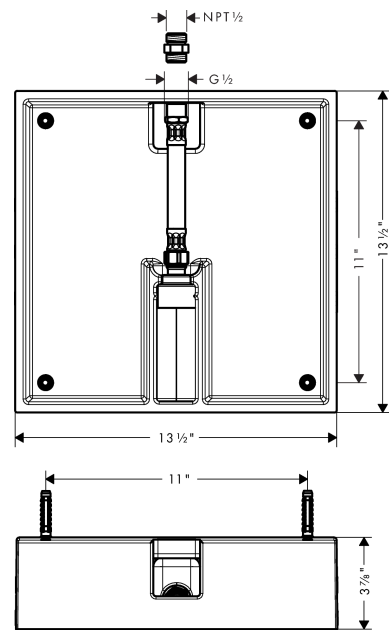

**Raindance E**  
**Rough, Showerhead 400 Square 1-Jet**  
 Finishes : n.a. Part no. : 26254181

**Description**

**Features**  
 · 1/2" NPT

**Item details**

List Price \$ 114.00

**Compliance**

**Product image**

**Scale drawing**

**Raindance E**  
**Rough, Showerhead 400 Square 1-Jet**  
 Finishes : n.a. Part no. : 26254181

Exploded drawing

Year of production: >03/18

**Raindance E**  
**Rough, Showerhead 400 Square 1-Jet**  
 Finishes : n.a. Part no. : **26254181**

**Spare parts list**

Year of production: >03/18

Pos.	Description	Part no.	Price	PU
1	mounting kit	97722000	-	1
2	connection hose 600 mm G½ x G½	25928000	-	1