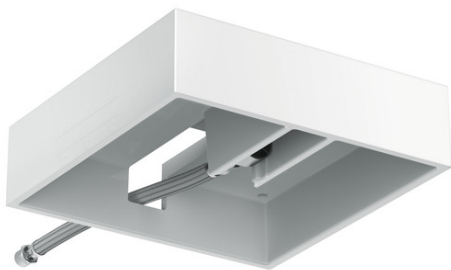

**Raindance E**  
**Rough, Showerhead 400 Square 1-Jet**  
 Finishes : n.a. Part no. : 26254181

**Description**

**Features**  
 · 1/2" NPT

**Item details**

List Price \$ 114.00

**Compliance**

**Product image**

**Scale drawing**

**Raindance E**  
**Rough, Showerhead 400 Square 1-Jet**  
 Finishes : n.a. Part no. : 26254181

Exploded drawing

Year of production: >03/18

**Raindance E**  
**Rough, Showerhead 400 Square 1-Jet**  
 Finishes : n.a. Part no. : **26254181**