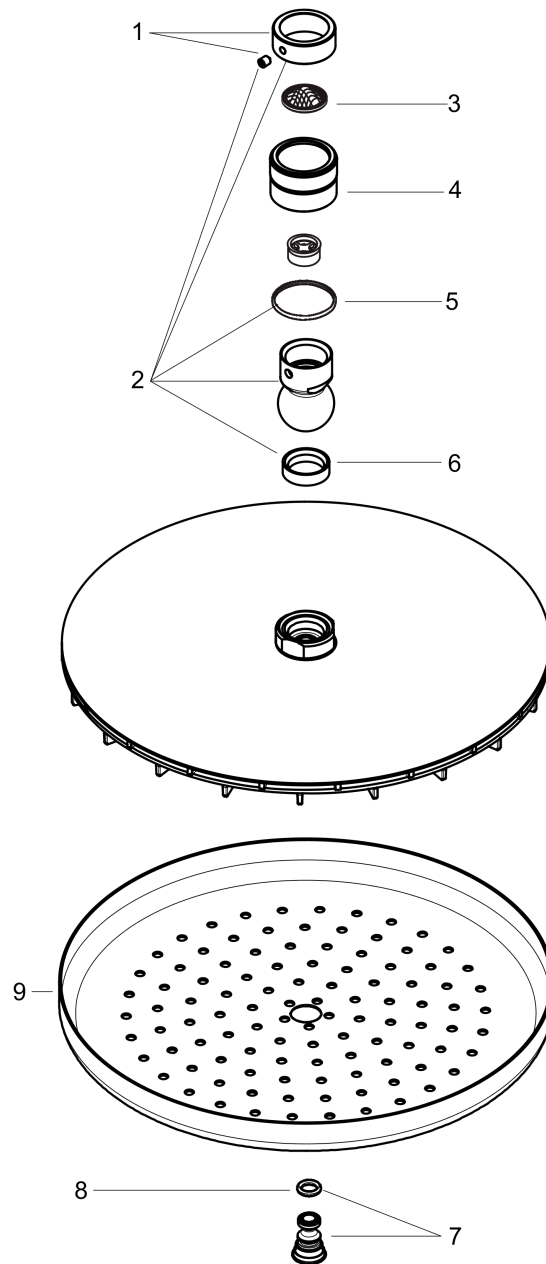

**Croma**

**Showerhead 220 1-Jet, 2.5 GPM**

Finishes : **brushed nickel** Part no. : **26465821**

**Description**

**Features**

- 107 no-clog spray channels
- Spray modes: RainAir
- Flow: 2.5 GPM (9.5 L/Min)
- Fully-finished matching spray face

**Item details**

List Price \$ 473.00

**Technology**

**Compliance**

**Product image**

**Scale drawing**

**Croma**  
**Showerhead 220 1-Jet, 2.5 GPM**  
 Finishes : **brushed nickel** Part no. : **26465821**

Exploded drawing

Year of production: >01/13

**Croma**

**Showerhead 220 1-Jet, 2.5 GPM**

Finishes : **brushed nickel** Part no. : **26465821**

**Spare parts list**

Year of production: >01/13

<b>Pos.</b>	<b>Description</b>	<b>Part no.</b>	<b>Price</b>	<b>PU</b>
1	lock washer	98942820	-	1
2	filter packing	94246000	-	1
3	nut	97958820	-	1
4	lever collar	97536000	-	1
5	ball joint	98941820	-	1
6	seal	97606000	-	1
7	air jet (Eco)	95795820	-	1
8	O-ring 7x2	98419000	-	1