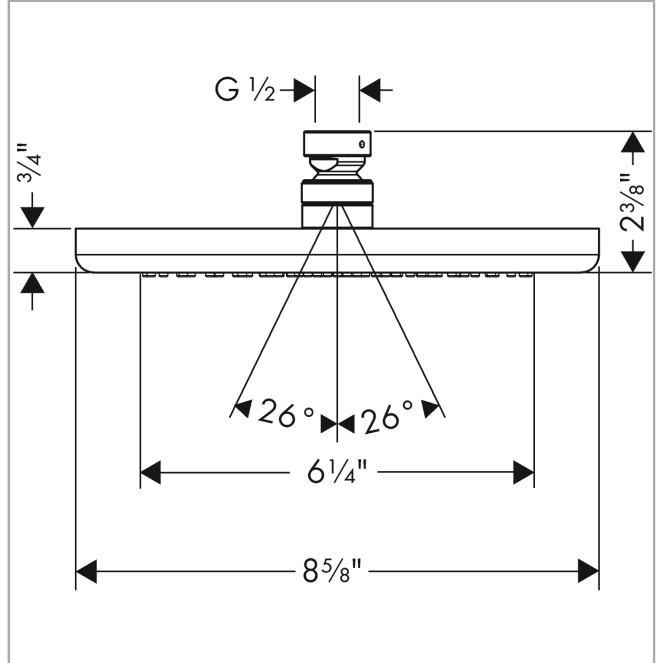

**Croma**

**Showerhead 220 1-Jet, 2.5 GPM**

Finishes : **brushed nickel** Part no. : **26465821**

**Description**

**Features**

- 107 no-clog spray channels
- Spray modes: RainAir
- Flow: 2.5 GPM (9.5 L/Min)
- Fully-finished matching spray face

**Item details**

List Price \$ 473.00

**Technology**

**Compliance**

**Product image**

**Scale drawing**

**Croma**  
**Showerhead 220 1-Jet, 2.5 GPM**  
 Finishes : **brushed nickel** Part no. : **26465821**

Exploded drawing

Year of production: >01/13

**Croma**

**Showerhead 220 1-Jet, 2.5 GPM**

Finishes : **brushed nickel** Part no. : **26465821**

**Spare parts list**

Year of production: >01/13

<b>Pos.</b>	<b>Description</b>	<b>Part no.</b>	<b>Price</b>	<b>PU</b>
1	lock washer	98942820	-	1
2	filter packing	94246000	-	1
3	nut	97958820	-	1
4	lever collar	97536000	-	1
5	ball joint	98941820	-	1
6	seal	97606000	-	1
7	air jet (Eco)	95795820	-	1
8	O-ring 7x2	98419000	-	1