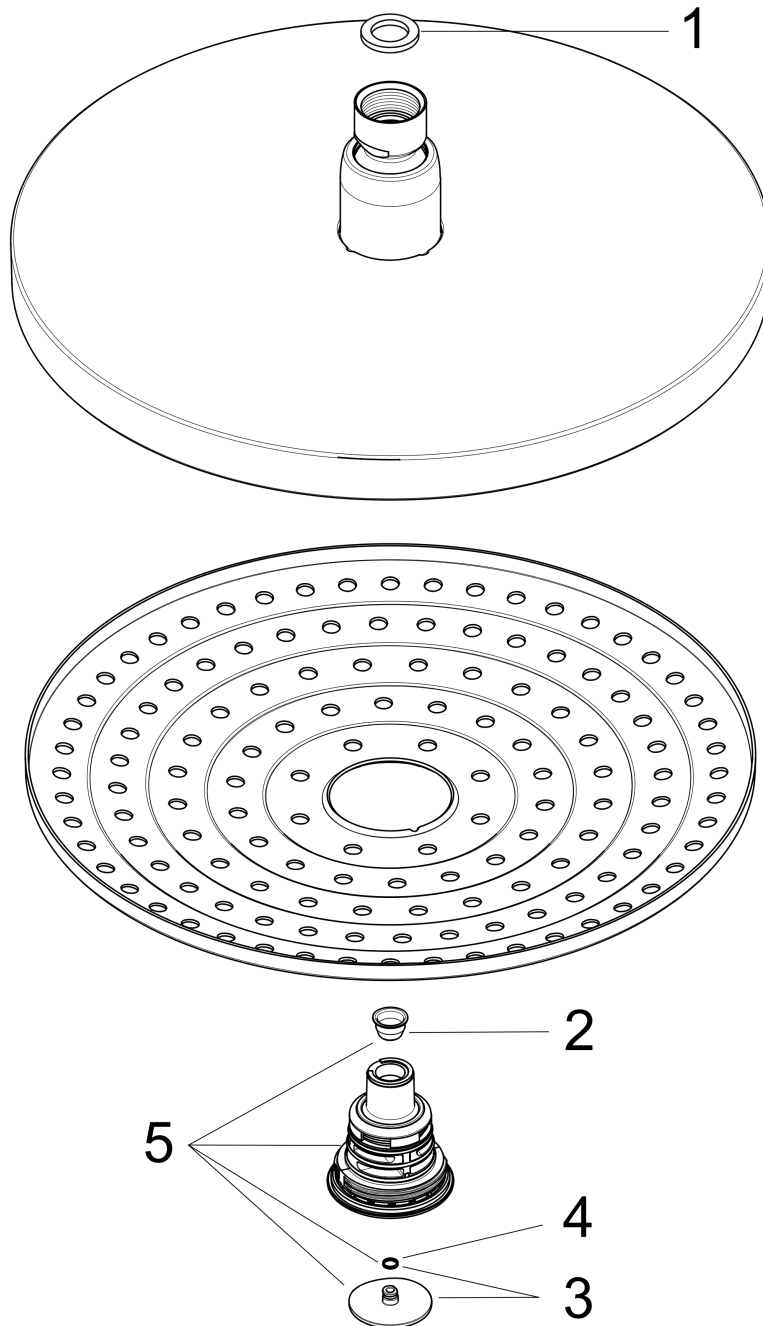

**Raindance Select S
Showerhead 240 2-Jet, 2.5 GPM**

Finishes : **brushed nickel** Part no. : **26469821**

Description

Features

- 134 no-clog spray channels
- Spray modes: RainAir, Rain
- Flow: 2.5 GPM (9.5 L/Min)
- Select button for comfortable alternation of spray modes
- Fully-finished matching spray face
- Spray face removable for cleaning

Item details

List Price \$ 700.00

Technology

Compliance

Product image

Scale drawing

Raindance Select S
Showerhead 240 2-Jet, 2.5 GPM
 Finishes : **brushed nickel** Part no. : **26469821**

Exploded drawing

Year of production: >01/14

Raindance Select S
Showerhead 240 2-Jet, 2.5 GPM
 Finishes : **brushed nickel** Part no. : **26469821**

Spare parts list

Year of production: >01/14

Pos.	Description	Part no.	Price	PU
1	seal	98058000	-	1
2	filter	97735000	-	1
3	cover	98344000	-	1
4	O-ring 3x1	98384000	-	1
5	selector assy	98343001	-	1