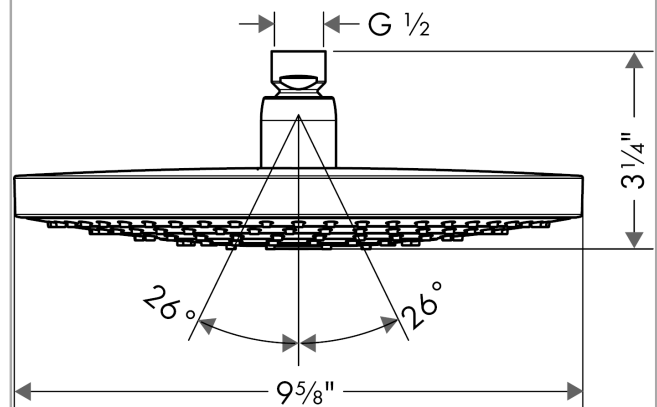

**Raindance Select S
Showerhead 240 2-Jet, 2.5 GPM**

Finishes : **brushed nickel** Part no. : **26469821**

Description

Features

- 134 no-clog spray channels
- Spray modes: RainAir, Rain
- Flow: 2.5 GPM (9.5 L/Min)
- Select button for comfortable alternation of spray modes
- Fully-finished matching spray face
- Spray face removable for cleaning

Item details

List Price \$ 700.00

Technology

Compliance

Product image

Scale drawing

Raindance Select S
Showerhead 240 2-Jet, 2.5 GPM
 Finishes : **brushed nickel** Part no. : **26469821**

Exploded drawing

Year of production: >01/14

Raindance Select S
Showerhead 240 2-Jet, 2.5 GPM
 Finishes : **brushed nickel** Part no. : **26469821**

Spare parts list

Year of production: >01/14

Pos.	Description	Part no.	Price	PU
1	seal	98058000	-	1
2	filter	97735000	-	1
3	cover	98344000	-	1
4	O-ring 3x1	98384000	-	1
5	selector assy	98343001	-	1