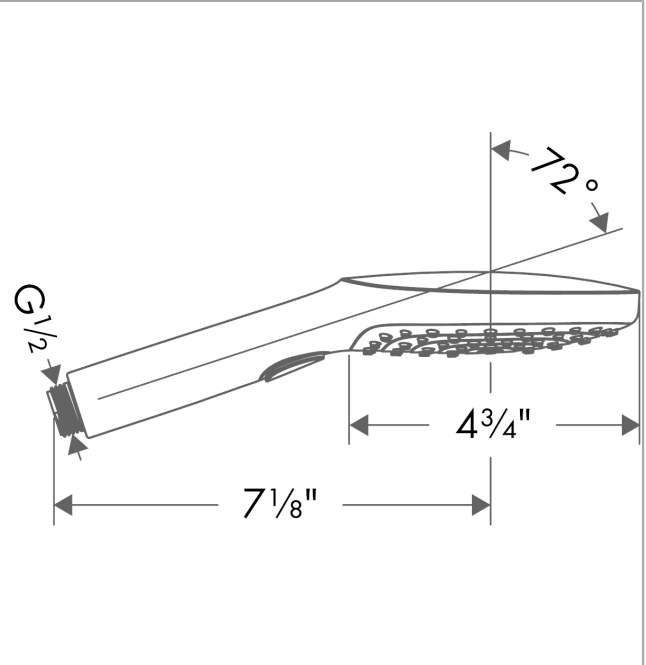

**Raindance Select E**  
**Handshower 120 3-Jet, 2.5 GPM**  
 Finishes : **chrome** Part no. : **26521001**

**Description**

**Features**

- Select button for comfortable alternation of spray modes
- 78 no-clog spray channels
- Spray modes: RainAir, Rain, Whirl
- Flow: 2.5 GPM (9.5 L/Min)
- Fully-finished matching spray face

**Item details**

List Price \$ 149.00

**Technology**

**Compliance**

**Product image**

**Scale drawing**

**Raindance Select E**  
**Handshower 120 3-Jet, 2.5 GPM**  
Finishes : **chrome**    Part no. : **26521001**

Exploded drawing

Year of production: >12/12

**Raindance Select E**  
**Handshower 120 3-Jet, 2.5 GPM**  
 Finishes : **chrome**    Part no. : **26521001**

**Spare parts list**

Year of production: >12/12

Pos.	Description	Part no.	Price	PU
1	filter packing	94246000	-	1