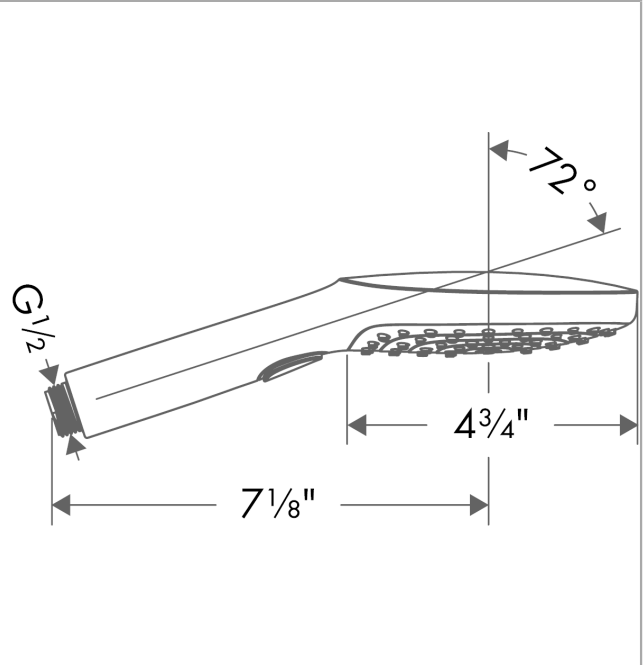

Raindance Select E

Handshower 120 3-Jet, 2.5 GPM

Finishes : **brushed nickel** Part no. : **26521821**

Description

Features

- Select button for comfortable alternation of spray modes
- 78 no-clog spray channels
- Spray modes: RainAir, Rain, Whirl
- Flow: 2.5 GPM (9.5 L/Min)
- Fully-finished matching spray face

Item details

List Price \$ 212.00

Technology

Compliance

Product image

Scale drawing

Raindance Select E
Handshower 120 3-Jet, 2.5 GPM
Finishes : **brushed nickel** Part no. : **26521821**

Exploded drawing

Year of production: >10/13

Raindance Select E
Handshower 120 3-Jet, 2.5 GPM
 Finishes : **brushed nickel** Part no. : **26521821**

Spare parts list

Year of production: >**10/13**

Pos.	Description	Part no.	Price	PU
1	filter packing	94246000	-	1