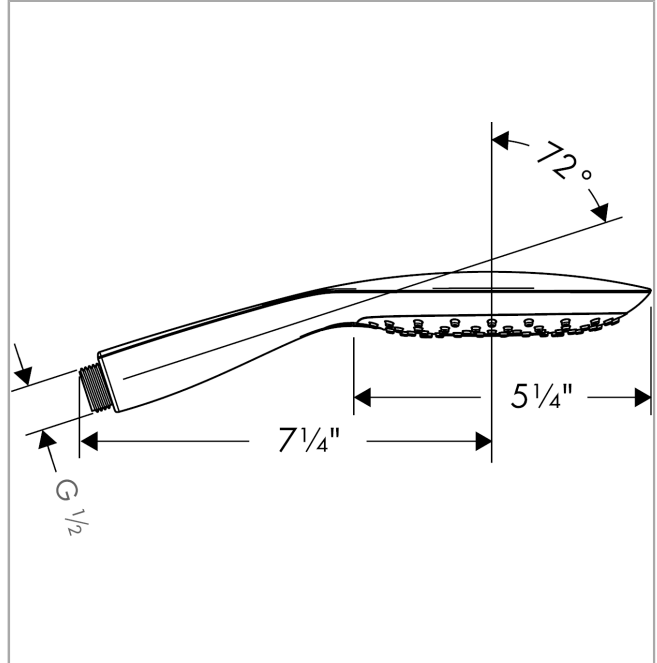

Raindance Select E
Handshower 150 3-Jet, 2.5 GPM
 Finishes : **brushed nickel** Part no. : **26550821**

Description

Features

- Select button for comfortable alternation of spray modes
- 81 no-clog spray channels
- Spray modes: RainAir, Mix, CaresseAir
- Flow: 2.5 GPM (9.5 L/Min)
- Fully-finished matching spray face

Item details

List Price \$ 298.00

Technology

Compliance

Product image

Scale drawing

Raindance Select E
Handshower 150 3-Jet, 2.5 GPM
Finishes : **brushed nickel** Part no. : **26550821**

Exploded drawing

Year of production: >01/14

Raindance Select E
Handshower 150 3-Jet, 2.5 GPM
 Finishes : **brushed nickel** Part no. : **26550821**

Spare parts list

Year of production: >01/14

Pos.	Description	Part no.	Price	PU
1	filter packing	94246000	-	1