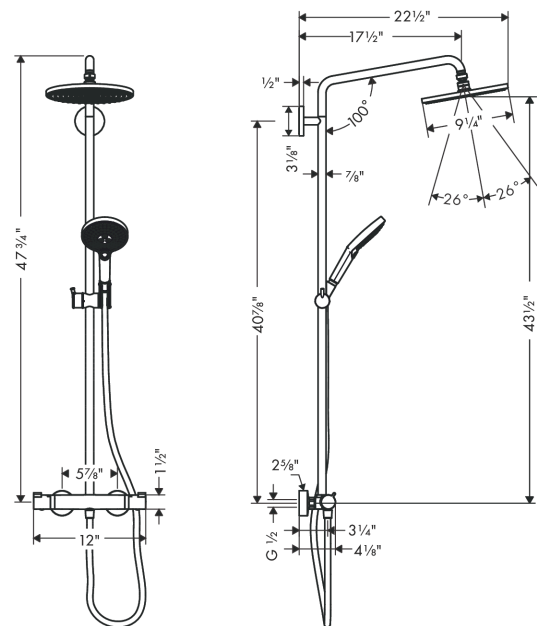

##### Features

- consists of: Showerhead, Handshower, Thermostatic shower mixer, Handshower hose, Slider
- Flow: 2.5 GPM (9.5 L/Min)
- Outlets may not be operated simultaneously
- Shower outlet flow: 2.5 GPM (9.5 L/Min)
- Shower arm swivels left and right
- Anti-scald 100° safety stop
- Integrated volume control/diverter for 2 functions
- Exposed installation
- Thermostatic cartridge
- Built-in service stops

#### Scale drawing

**Raindance S**

**Showerpipe 240 1-Jet, 2.5 GPM**

Finishes : **brushed nickel** Part no. : **27115821**

**Exploded drawing**

Year of production: >01/16

#### Spare parts list

Year of production: >01/16

Pos.	Description	Part no.	Price	PU
1	mounting set	98716000	-	1
2	wall flange	95687000	-	1
3	O-ring 72x2	98395000	-	1
4	tile-matching-disk	98681000	-	1
5	escutcheon Ø 80 mm	95691820	-	1
6	screw	92137000	-	1
7	hollow set screw M6x5	98447000	-	1
8	shower arm	95916820	-	1
9	O-ring 20x2	98165000	-	1
10	sleeve	92166820	-	1
11	pipe 1030 mm	95915820	-	1
12	O-ring 15x2,5	98131000	-	1
13	filter packing	88649000	-	1
14	head shower Ø 240 mm	92210821	-	1
15	air jet	95794820	-	1
16	handshower	26531821	-	1
17	filter packing	94246000	-	1
18	safety set for temperature control	95839001	-	1
19	handle	95836821	-	1
20	cover cap	95433820	-	1
21	handle fixing set	95843001	-	1
22	O-ring 26x1,5	98390000	-	1
23	nut	98913000	-	1
24	thermostat cartridge	98282001	-	1
25	shower hose 1,60 m	28276823	-	1
26	seal	98058000	-	1
27	O-ring 14x2	98129000	-	1
28	shut off unit with selector	98283000	-	1
29	stop ring for flow control	95927000	-	1
30	O-ring 12x2,25	98382000	-	1
31	set of nuts	96157820	-	1
32	non return valve	96737000	-	1
33	filter packing	96922000	-	1
34	isolation valve	98341000	-	1
35	escutcheon	98340820	-	1
36	support, assy	97651820	-	1