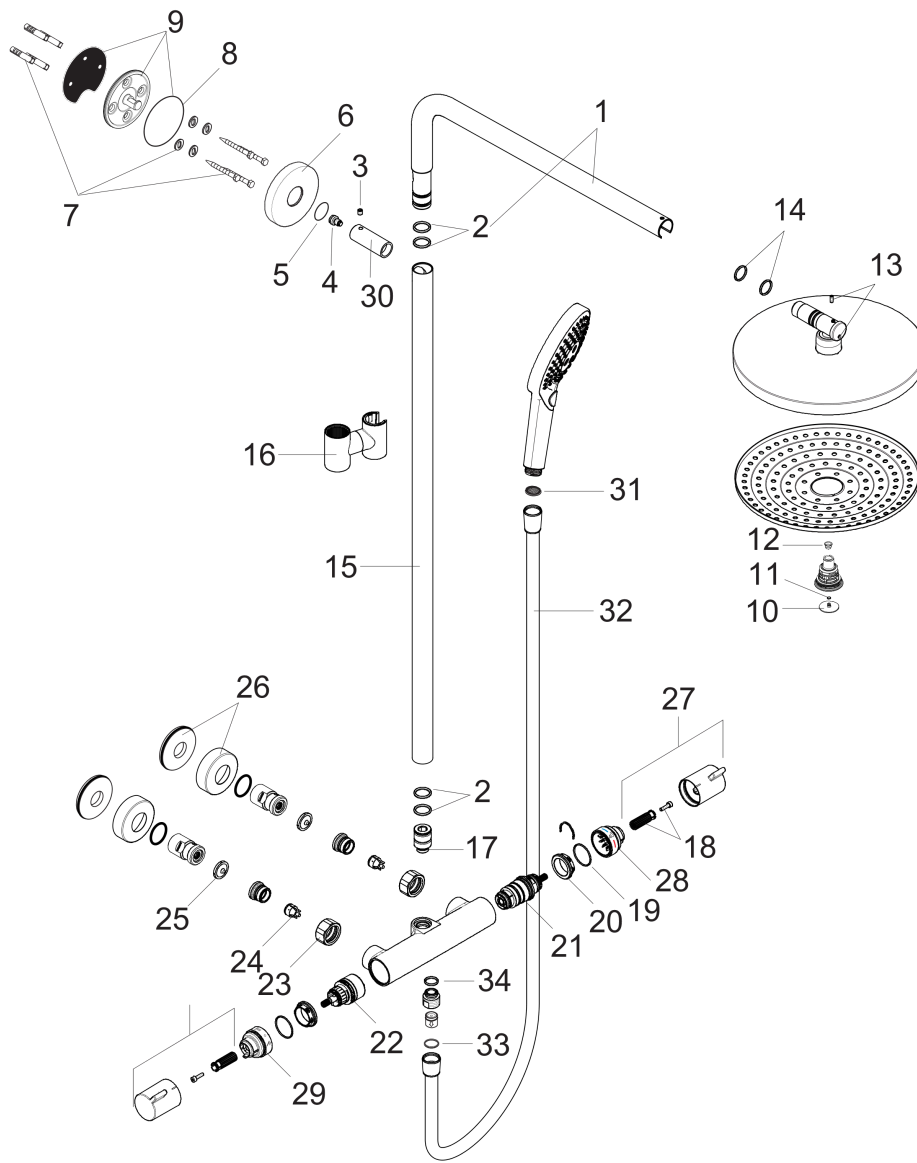

**Raindance Select S**  
**Showerpipe 240 2-Jet, 2.5 GPM**  
 Finishes : **brushed nickel** Part no. : **27129821**

Exploded drawing

Year of production: >12/14

**Raindance Select S**  
**Showerpipe 240 2-Jet, 2.5 GPM**

Finishes : **brushed nickel** Part no. : **27129821**

## Spare parts list

Year of production: >12/14

Pos.	Description	Part no.	Price	PU
1	shower arm	98493820	-	1
2	O-ring 17x2,5	98387000	-	1
3	hollow set screw M6x5	98447000	-	1
4	screw	92137000	-	1
5	O-ring 20x2	98165000	-	1
6	escutcheon Ø 80 mm	95690820	-	1
7	mounting set	98716000	-	1
8	O-ring 72x2	98395000	-	1
9	wall flange	95687000	-	1
10	cover	98344000	-	1
11	O-ring 3x1	98384000	-	1
12	filter	97735000	-	1
13	hollow set screw M4x10	97667000	-	1
14	O-ring 17x2	98199000	-	1
15	pipe 930 mm	98496820	-	1
16	support, assy	95480820	-	1
17	O-ring 12x2,25	98382000	-	1
18	handle fixing set	95843000	-	1
19	O-ring 26x1,5	98390000	-	1
20	nut	98913000	-	1
21	thermostat cartridge	98282001	-	1
22	shut off unit with selector	98283000	-	1
23	set of nuts	96157820	-	1
24	non return valve	96737000	-	1
25	filter packing	96922000	-	1
26	escutcheon	98340820	-	1
27	handle	95836821	-	1
28	safety set for temperature control	95839001	-	1
29	stop ring for flow control	95927000	-	1
30	sleeve	92166820	-	1
31	filter packing	94246000	-	1
32	shower hose 1,60 m	28276823	-	1
33	seal	98058000	-	1
34	O-ring 14x2	98129000	-	1
a	tile-matching-disk	98681000	-	1
b	handshower	26531821	-	1
c	showerhead cpl.	98376821	-	1
d	cover cap	95433820	-	1
e	connecting thread	92861000	-	1