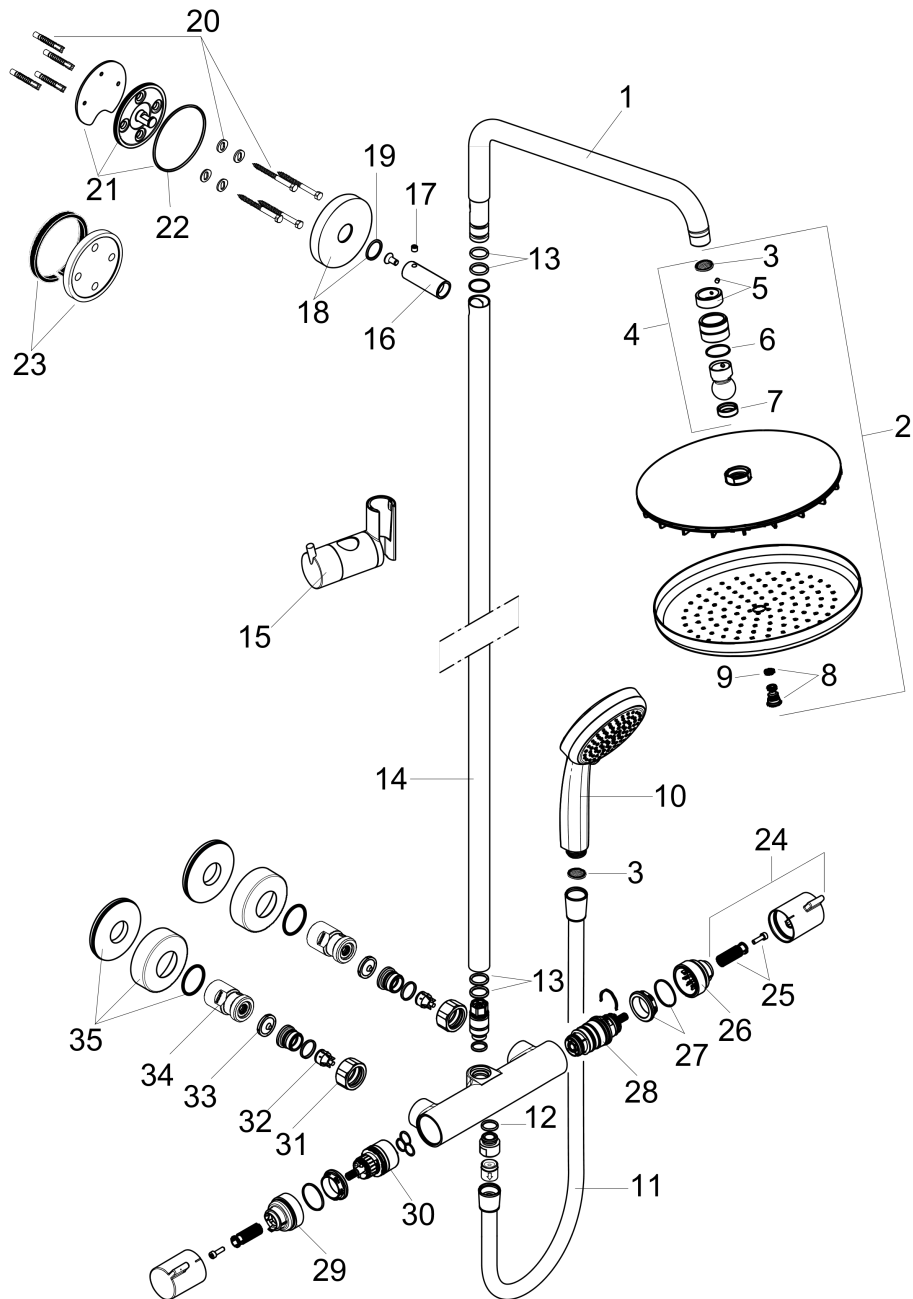

Croma
Showerpipe 220 1-Jet, 2.5 GPM
 Finishes : **chrome** Part no. : **27185001**

Description

Features

- consists of: Showerhead, Handshower, Thermostatic shower mixer, Handshower hose, Slider
- Flow: 2.5 GPM (9.5 L/Min)
- Outlets may not be operated simultaneously
- Shower outlet flow: 2.5 GPM (9.5 L/Min)
- Shower arm swivels left and right
- Anti-scald 100° safety stop
- Integrated volume control/diverter for 2 functions
- Exposed installation
- Thermostatic cartridge
- Built-in service stops

Year of production: >08/13

Croma
Showerpipe 220 1-Jet, 2.5 GPM
 Finishes : **chrome** Part no. : **27185001**

Spare parts list

Year of production: >08/13

Pos.	Description	Part no.	Price	PU
1	shower arm	95985000	-	1
2	showerhead cpl.	26465001	-	1
3	filter packing	94246000	-	1
4	ball joint	98941000	-	1
5	lock washer	98942000	-	1
6	lever collar	97536000	-	1
7	seal	97606000	-	1
8	air jet	95794000	-	1
9	O-ring 7x2	98419000	-	1
10	handshower	04073000	-	1
11	shower hose 1,60 m	28276003	-	1
12	O-ring 14x2	98129000	-	1
13	O-ring 15x2,5	98131000	-	1
14	pipe 1030 mm	95915000	-	1
15	support, assy	97651000	-	1
16	sleeve	92166000	-	1
17	hollow set screw M6x5	98447000	-	1
18	escutcheon Ø 80 mm	95691000	-	1
19	O-ring 20x2	98165000	-	1
20	mounting set	98716000	-	1
21	wall flange	95687000	-	1
22	O-ring 72x2	98395000	-	1
23	tile-matching-disk	98681000	-	1
24	handle	95836000	-	1
25	handle fixing set	95843000	-	1
26	safety set	95839000	-	1
27	O-ring 26x1,5	98390000	-	1
28	thermostat cartridge	98282001	-	1
29	stop ring for flow control	95927000	-	1
30	shut off unit with selector	98283000	-	1
31	set of nuts	96157000	-	1
32	non return valve	96737000	-	1
33	filter packing	96922000	-	1
34	isolation valve	98341000	-	1
35	escutcheon	98340000	-	1
a	O-ring 12x2,25	98382000	-	1
b	O-ring 17x1,5	98137000	-	1
c	pushbutton	92848000	-	1