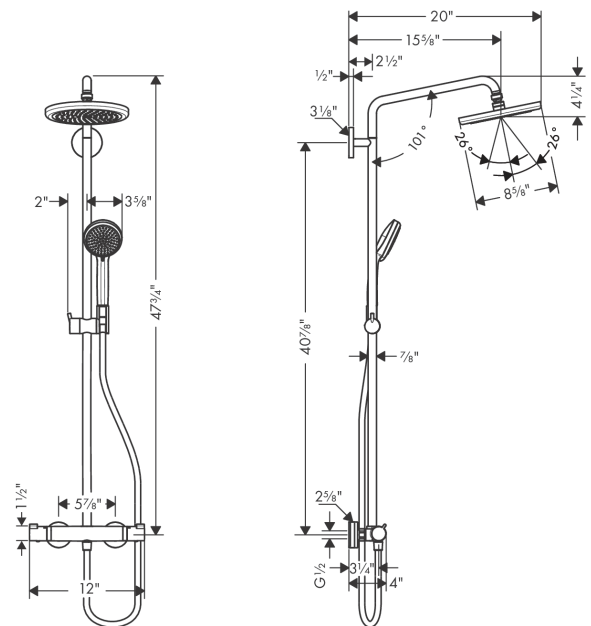

Scale drawing