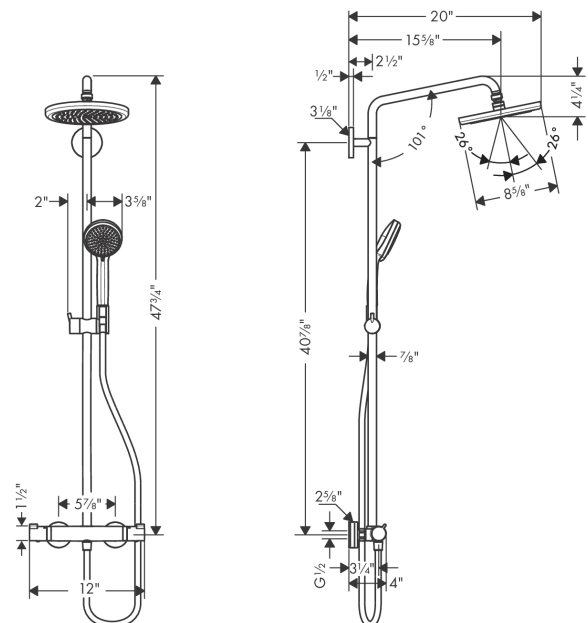

### Features

- consists of: Showerhead, Handshower, Thermostatic shower mixer, Handshower hose, Slider
- Flow: 2.5 GPM (9.5 L/Min)
- Outlets may not be operated simultaneously
- Shower outlet flow: 2.5 GPM (9.5 L/Min)
- Shower arm swivels left and right
- Anti-scald 100° safety stop
- Integrated volume control/diverter for 2 functions
- Exposed installation
- Thermostatic cartridge
- Built-in service stops

## Technology

## Product image

## Scale drawing

**Croma**

**Showerpipe 220 1-Jet, 2.5 GPM**

Finishes : **brushed nickel** Part no. : **27185821**

**Spare parts list**

Year of production: >04/15

Pos.	Description	Part no.	Price	PU
1	shower arm	95985820	-	1
2	showerhead cpl.	26465821	-	1
3	filter packing	94246000	-	1
4	ball joint	98941000	-	1
5	lock washer	98942820	-	1
6	lever collar	97536000	-	1
7	seal	97606000	-	1
8	air jet	95794820	-	1
9	O-ring 7x2	98419000	-	1
10	handshower	04073820	-	1
11	shower hose 1,60 m	28276823	-	1
12	O-ring 14x2	98129000	-	1
13	O-ring 15x2,5	98131000	-	1
14	pipe 1030 mm	95915820	-	1
15	support, assy	97651820	-	1
16	sleeve	92166820	-	1
17	hollow set screw M6x5	98447000	-	1
18	escutcheon Ø 80 mm	95691820	-	1
19	O-ring 20x2	98165000	-	1
20	mounting set	98716000	-	1
21	wall flange	95687000	-	1
22	O-ring 72x2	98395000	-	1
23	tile-matching-disk	98681000	-	1
24	handle	95836820	-	1
25	handle fixing set	95843000	-	1
26	safety set	95839000	-	1
27	nut	98913000	-	1
28	thermostat cartridge	98282001	-	1
29	stop ring for flow control	95927000	-	1
30	shut off unit with selector	98283000	-	1
31	set of nuts	96157820	-	1
32	non return valve	96737000	-	1
33	filter packing	96922000	-	1
34	isolation valve	98341820	-	1
35	escutcheon	98340820	-	1
a	O-ring 26x1,5	98390000	-	1
b	O-ring 12x2,25	98382000	-	1
e	O-ring 17x1,5	98137000	-	1