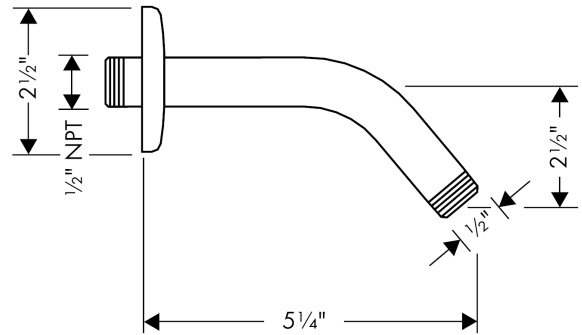

Showerarm Standard 6"

Finishes : **chrome** Part no. : **27411003**

Description

Features

- Brass
- 1/2" NPT
- Escutcheon

Item details

List Price \$ 36.00

Compliance

Product image

Scale drawing

Showerarm Standard 6"

Finishes : **chrome** Part no. : **27411003**

Exploded drawing

Year of production: >03/07

Showerarm Standard 6"

Finishes : **chrome** Part no. : **27411003**

Spare parts list

Year of production: >**03/07**

Pos.	Description	Part no.	Price	PU
1	escutcheon Ø 64 mm	88536000	-	1