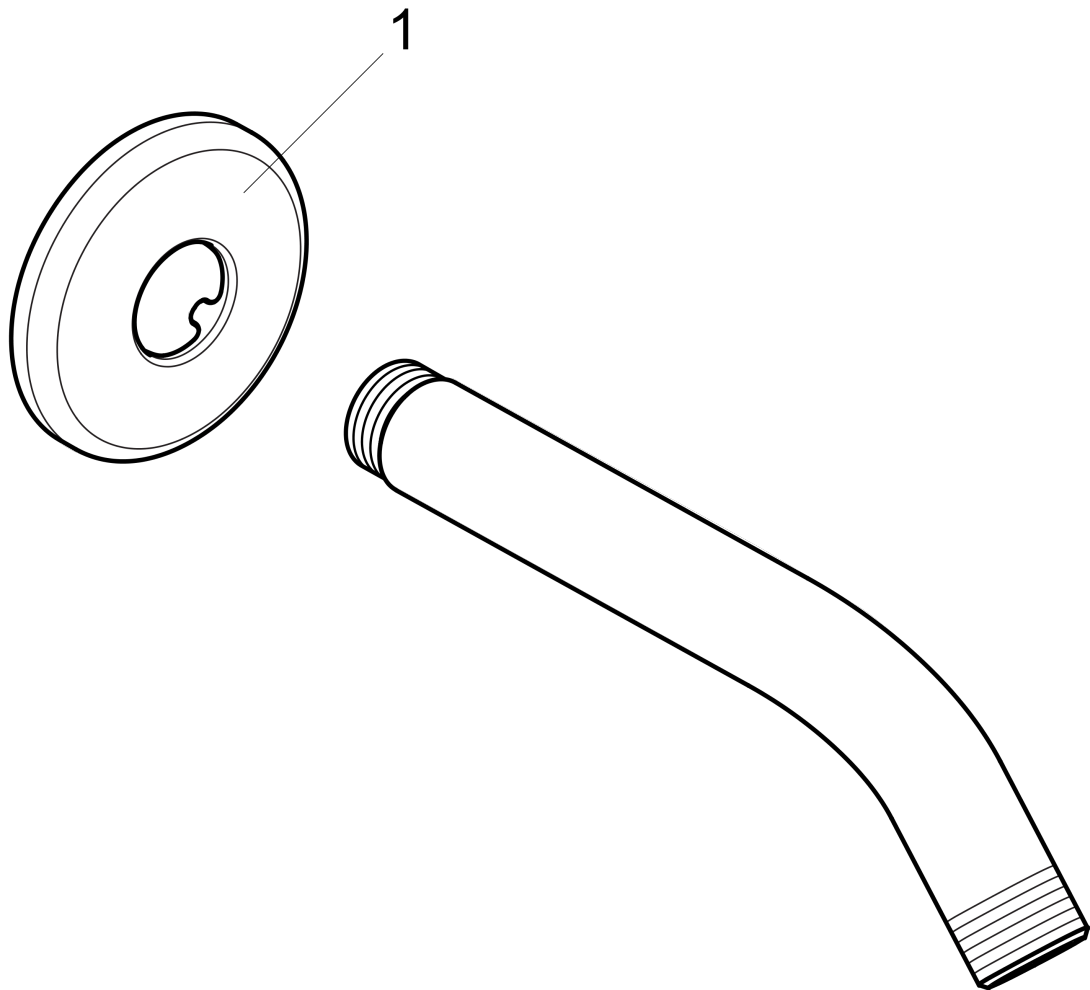

Showerarm Standard 6"

Finishes : **chrome** Part no. : **27411003**

Description

Features

- Brass
- 1/2" NPT
- Escutcheon

Item details

List Price \$ 36.00

Compliance

Product image

Scale drawing

Showerarm Standard 6"

Finishes : **chrome** Part no. : **27411003**

Exploded drawing

Year of production: >03/07

Showerarm Standard 6"

Finishes : **chrome** Part no. : **27411003**

Spare parts list

Year of production: >**03/07**

Pos.	Description	Part no.	Price	PU
1	escutcheon Ø 64 mm	88536000	-	1