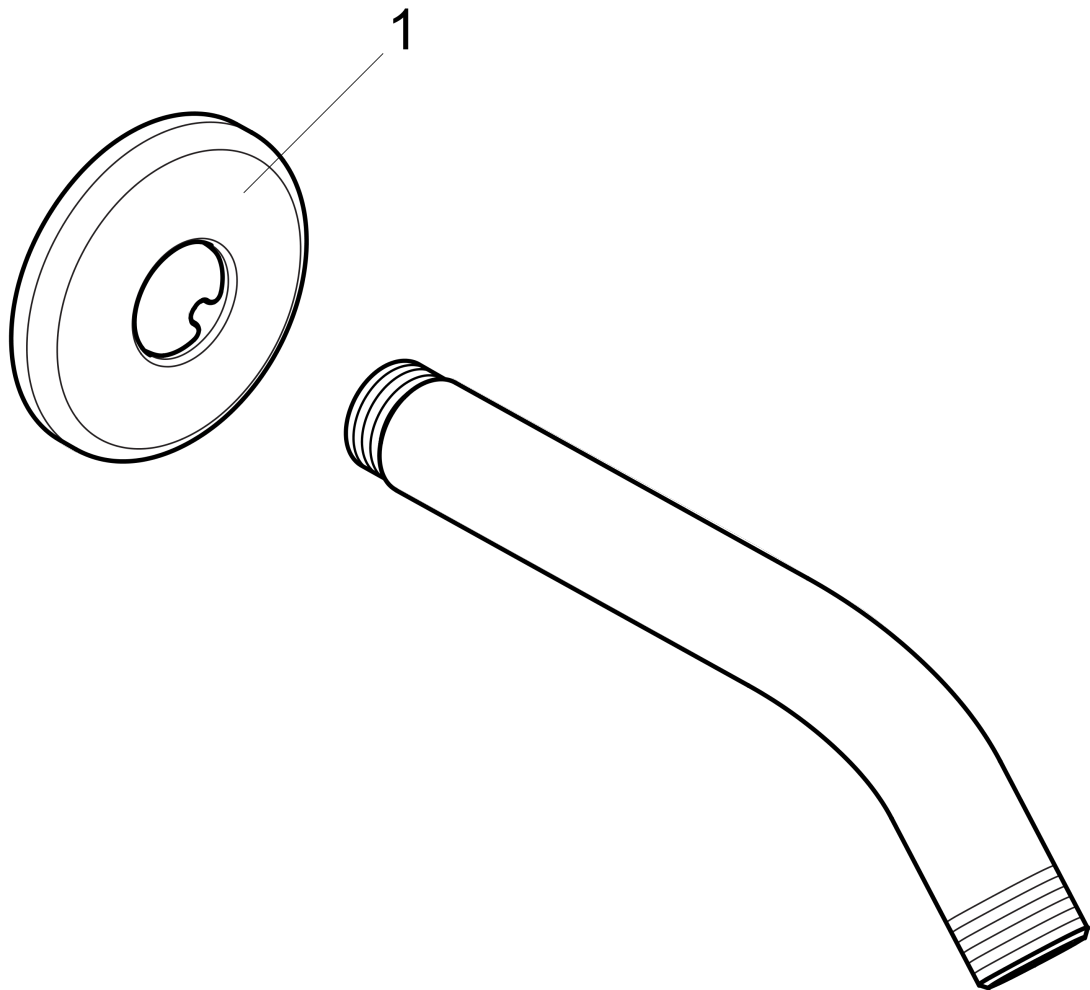

**Showerarm Standard 6"**

Finishes : **brushed nickel** Part no. : **27411823**

**Description**

**Features**

- Brass
- 1/2" NPT
- Escutcheon

**Item details**

List Price \$ 59.00

**Compliance**

**Product image**

**Scale drawing**

**Showerarm Standard 6"**

Finishes : **brushed nickel**

Part no. : **27411823**

**Exploded drawing**

Year of production: >**03/07**

**Showerarm Standard 6"**

Finishes : **brushed nickel**    Part no. : **27411823**

**Spare parts list**

Year of production: >**03/07**

Pos.	Description	Part no.	Price	PU
1	escutcheon Ø 64 mm	88536820	-	1