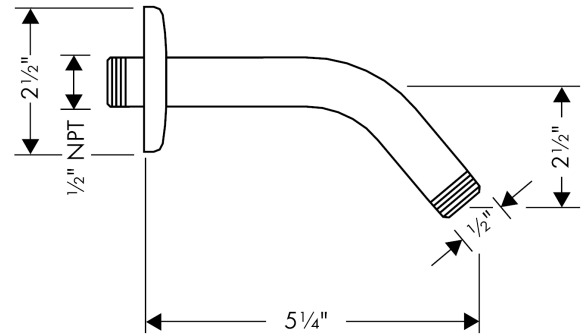

**Showerarm Standard 6"**

Finishes : **brushed nickel** Part no. : **27411823**

**Description**

**Features**

- Brass
- 1/2" NPT
- Escutcheon

**Item details**

List Price \$ 59.00

**Compliance**

**Product image**

**Scale drawing**

**Showerarm Standard 6"**

Finishes : **brushed nickel**

Part no. : **27411823**

**Exploded drawing**

Year of production: >**03/07**

**Showerarm Standard 6"**

Finishes : **brushed nickel**    Part no. : **27411823**

**Spare parts list**

Year of production: >**03/07**

Pos.	Description	Part no.	Price	PU
1	escutcheon Ø 64 mm	88536820	-	1