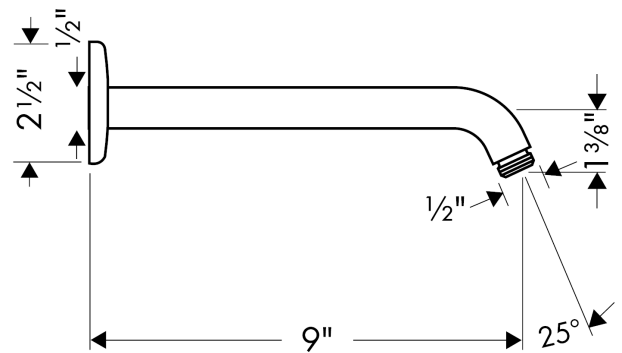

Showerarm 9"

Finishes : **brushed nickel** Part no. : **27412821**

Description

Features

- Brass
- 1/2" NPT
- Escutcheon

Item details

List Price \$ 195.00

Compliance

Product image

Scale drawing

Showerarm 9"

Finishes : **brushed nickel** Part no. : **27412821**

Exploded drawing

Year of production: >07/08

Showerarm 9"

Finishes : **brushed nickel** Part no. : **27412821**

Spare parts list

Year of production: >**07/08**

Pos.	Description	Part no.	Price	PU
1	escutcheon	28454820	-	1