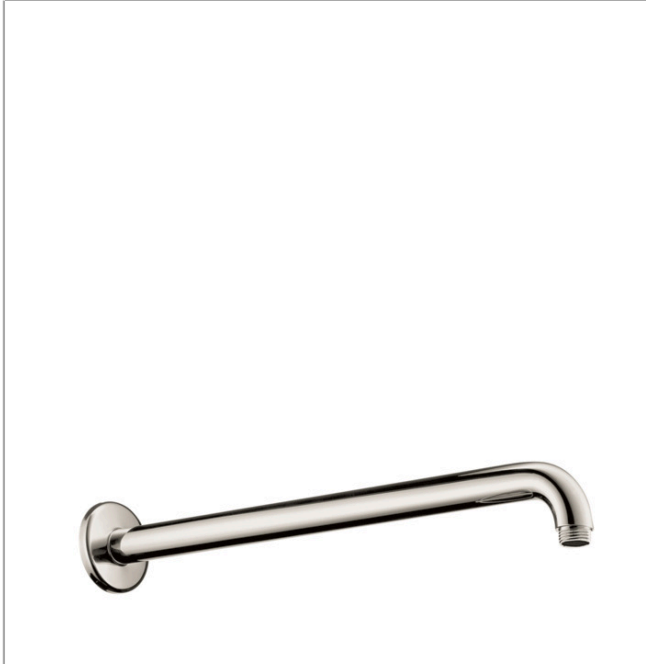

**Showerarm Raindance 15"**

Finishes : **polished nickel** Part no. : **27413831**

**Description**

**Features**

- Brass
- 1/2" NPT
- Escutcheon

**Item details**

List Price \$ 193.00

**Compliance**

**Product image**

**Scale drawing**