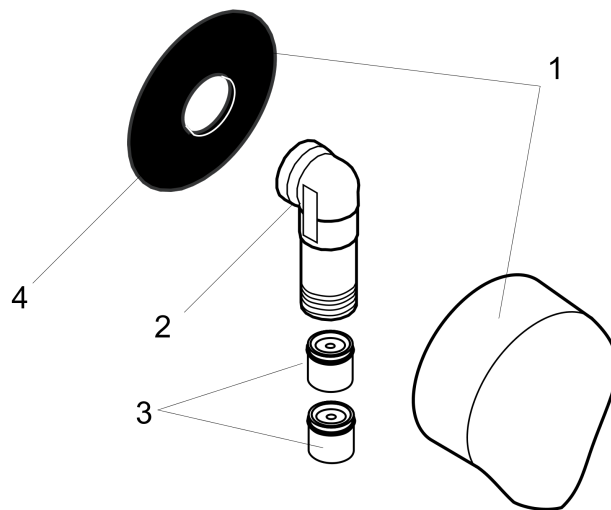

FixFit

Wall Outlet with Check Valves

Finishes : **rubbed bronze** Part no. : **27458923**

Description

Features

- non-return valve
- 1/2" NPT

Item details

List Price \$ 97.00

Compliance

Product image

Scale drawing

FixFit

Wall Outlet with Check Valves

Finishes : **rubbed bronze** Part no. : **27458923**

Exploded drawing

Year of production: >05/05

FixFit

Wall Outlet with Check Valves

Finishes : **rubbed bronze** Part no. : **27458923**

Spare parts list

Year of production: >**05/05**

Pos.	Description	Part no.	Price	PU
1	cover	97454XXX	-	-
2	connection angel	98531USA	-	-
3	support element	98557000	-	1
4	set of non return valves DW 15	94074000	-	1