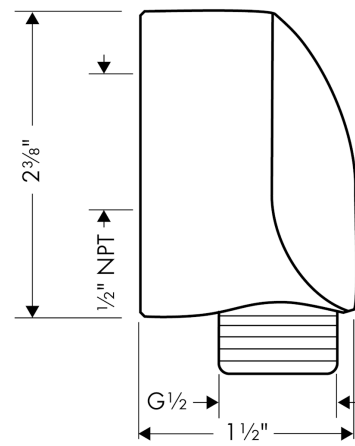

FixFit

Wall Outlet with Check Valves

Finishes : **rubbed bronze** Part no. : **27458923**

Description

Features

- non-return valve
- 1/2" NPT

Item details

List Price \$ 97.00

Compliance

Product image

Scale drawing

FixFit

Wall Outlet with Check Valves

Finishes : **rubbed bronze** Part no. : **27458923**

Exploded drawing

Year of production: >05/05

FixFit

Wall Outlet with Check Valves

Finishes : **rubbed bronze** Part no. : **27458923**

Spare parts list

Year of production: >**05/05**

Pos.	Description	Part no.	Price	PU
1	cover	97454XXX	-	-
2	connection angel	98531USA	-	-
3	support element	98557000	-	1
4	set of non return valves DW 15	94074000	-	1