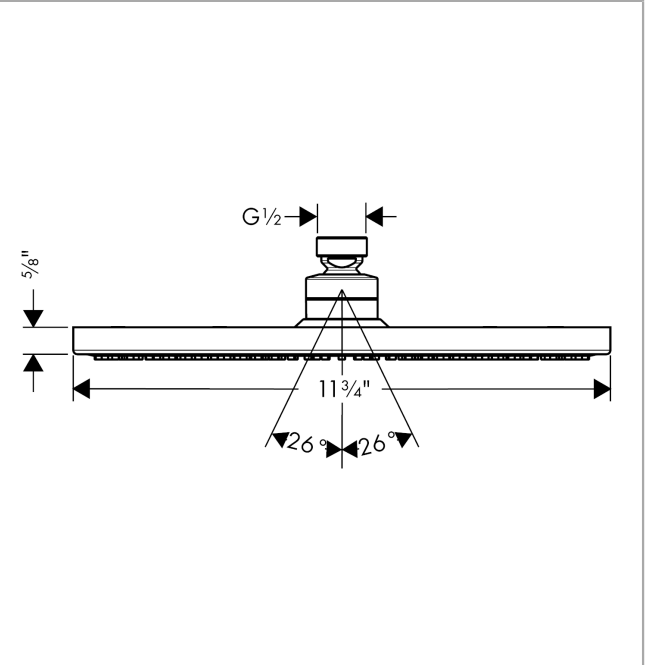

Raindance S

Showerhead 300 1-Jet, 2.5 GPM

Finishes : **brushed nickel** Part no. : **27493821**

Description

Features

- 225 no-clog spray channels
- Spray modes: RainAir
- Flow: 2.5 GPM (9.5 L/Min)
- Fully-finished matching spray face

Item details

List Price \$ 1,249.00

Technology

Compliance

Product image

Scale drawing

Raindance S

Showerhead 300 1-Jet, 2.5 GPM

Finishes : **brushed nickel** Part no. : **27493821**

Exploded drawing

Year of production: >01/12

Raindance S

Showerhead 300 1-Jet, 2.5 GPM

Finishes : **brushed nickel** Part no. : **27493821**

Spare parts list

Year of production: >01/12

| Pos. | Description | Part no. | Price | PU |
|-------------|-----------------------|-----------------|--------------|-----------|
| 1 | air jet (Eco) | 95795820 | - | 1 |
| 2 | seal | 97606000 | - | 1 |
| 3 | lever collar | 97536000 | - | 1 |
| 4 | nut | 97958000 | - | 1 |
| 5 | filter packing | 88649000 | - | 1 |
| 6 | lock washer | 98942000 | - | 1 |
| 7 | hollow set screw M4x6 | 97767000 | - | 1 |