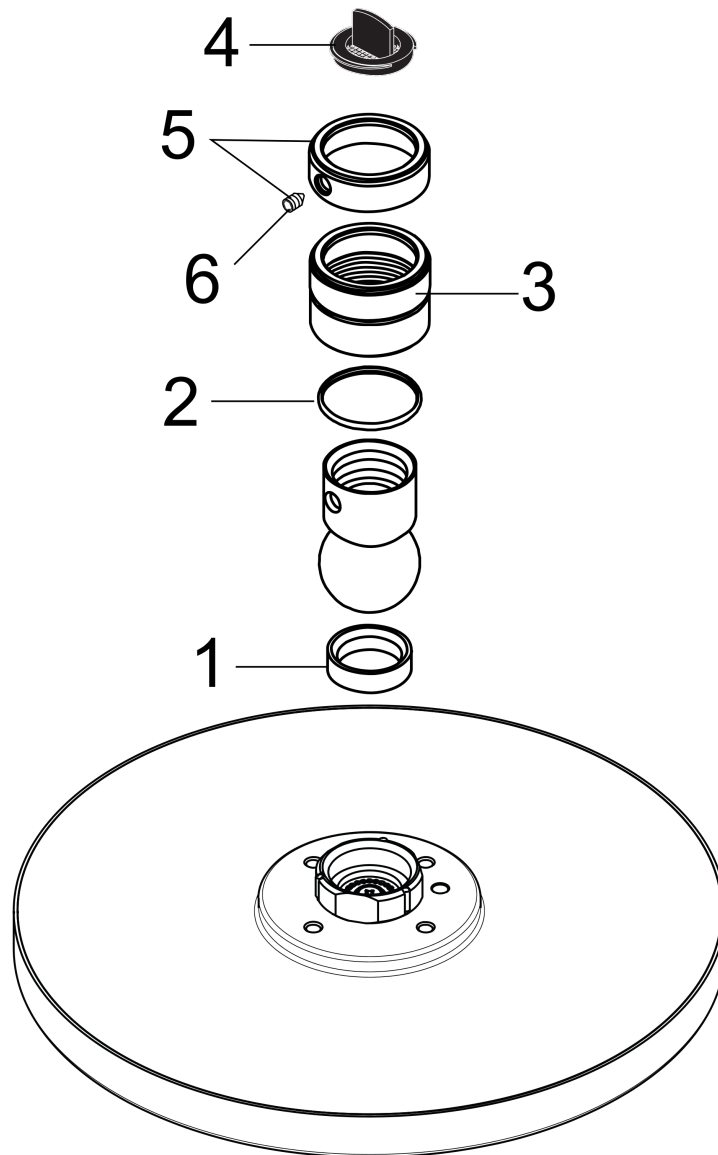

Raindance S

Showerhead 300 1-Jet, 2.5 GPM

Finishes : **brushed nickel** Part no. : **27493821**

Description

Features

- 225 no-clog spray channels
- Spray modes: RainAir
- Flow: 2.5 GPM (9.5 L/Min)
- Fully-finished matching spray face

Item details

List Price \$ 1,249.00

Technology

Compliance

Product image

Scale drawing

Raindance S

Showerhead 300 1-Jet, 2.5 GPM

Finishes : **brushed nickel** Part no. : **27493821**

Exploded drawing

Year of production: >01/12

Raindance S

Showerhead 300 1-Jet, 2.5 GPM

Finishes : **brushed nickel** Part no. : **27493821**

Spare parts list

Year of production: >01/12

| Pos. | Description | Part no. | Price | PU |
|-------------|-----------------------|-----------------|--------------|-----------|
| 1 | air jet (Eco) | 95795820 | - | 1 |
| 2 | seal | 97606000 | - | 1 |
| 3 | lever collar | 97536000 | - | 1 |
| 4 | nut | 97958000 | - | 1 |
| 5 | filter packing | 88649000 | - | 1 |
| 6 | lock washer | 98942000 | - | 1 |
| 7 | hollow set screw M4x6 | 97767000 | - | 1 |