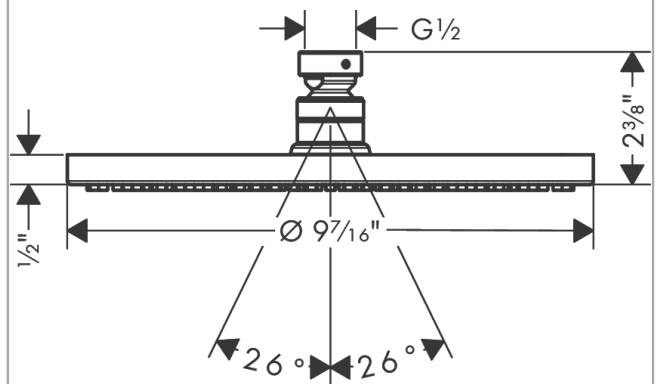

Raindance S
Showerhead 240 1-Jet PowderRain, 2.5 GPM
 Finishes : **chrome** Part no. : **27624001**

Description

Features

- Spray modes: PowderRain
- Flow: 2.5 GPM (9.5 L/Min)

Item details

List Price \$ 643.00

Technology

Compliance

Product image

Scale drawing

Raindance S
Showerhead 240 1-Jet PowderRain, 2.5 GPM
 Finishes : **chrome** Part no. : **27624001**

Exploded drawing

Year of production: >11/18

Raindance S
Showerhead 240 1-Jet PowderRain, 2.5 GPM
 Finishes : **chrome** Part no. : **27624001**

Spare parts list

Year of production: >11/18

Pos.	Description	Part no.	Price	PU
1	filter	92672000	-	1
2	nut	97958000	-	1
3	lever collar	97536000	-	1
4	seal	97606000	-	1
5	screw	95796000	-	1
6	O-ring 7x2	98419000	-	1