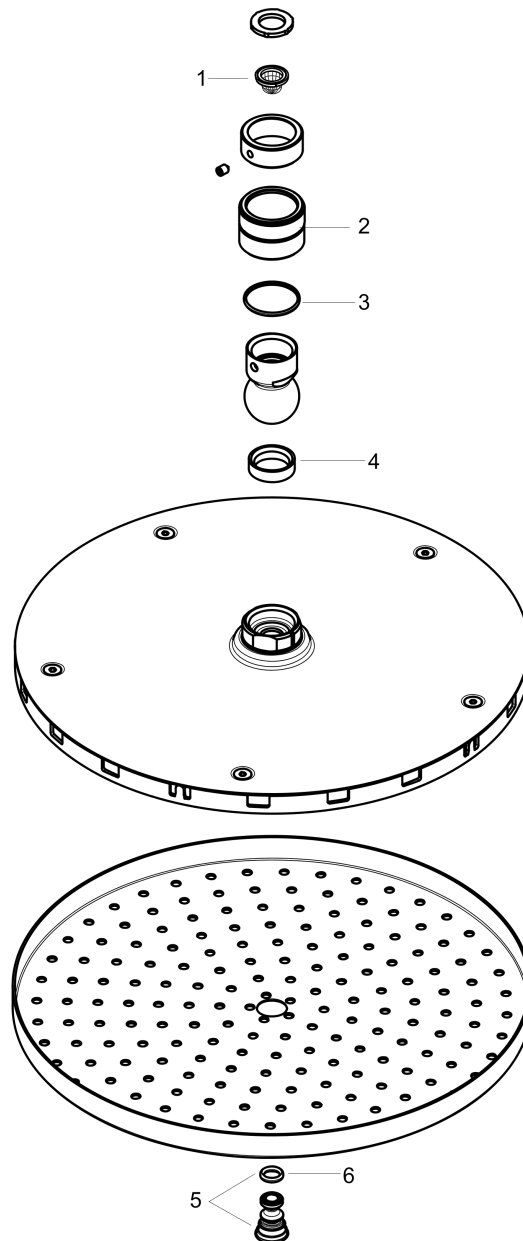

Raindance S
Showerhead 240 1-Jet PowderRain, 2.5 GPM
 Finishes : **chrome** Part no. : **27624001**

Description

Features

- Spray modes: PowderRain
- Flow: 2.5 GPM (9.5 L/Min)

Item details

List Price \$ 643.00

Technology

Compliance

Product image

Scale drawing

Raindance S
Showerhead 240 1-Jet PowderRain, 2.5 GPM
 Finishes : **chrome** Part no. : **27624001**

Exploded drawing

Year of production: >11/18

Raindance S
Showerhead 240 1-Jet PowderRain, 2.5 GPM
 Finishes : **chrome** Part no. : **27624001**

Spare parts list

Year of production: >11/18

Pos.	Description	Part no.	Price	PU
1	filter	92672000	-	1
2	nut	97958000	-	1
3	lever collar	97536000	-	1
4	seal	97606000	-	1
5	screw	95796000	-	1
6	O-ring 7x2	98419000	-	1