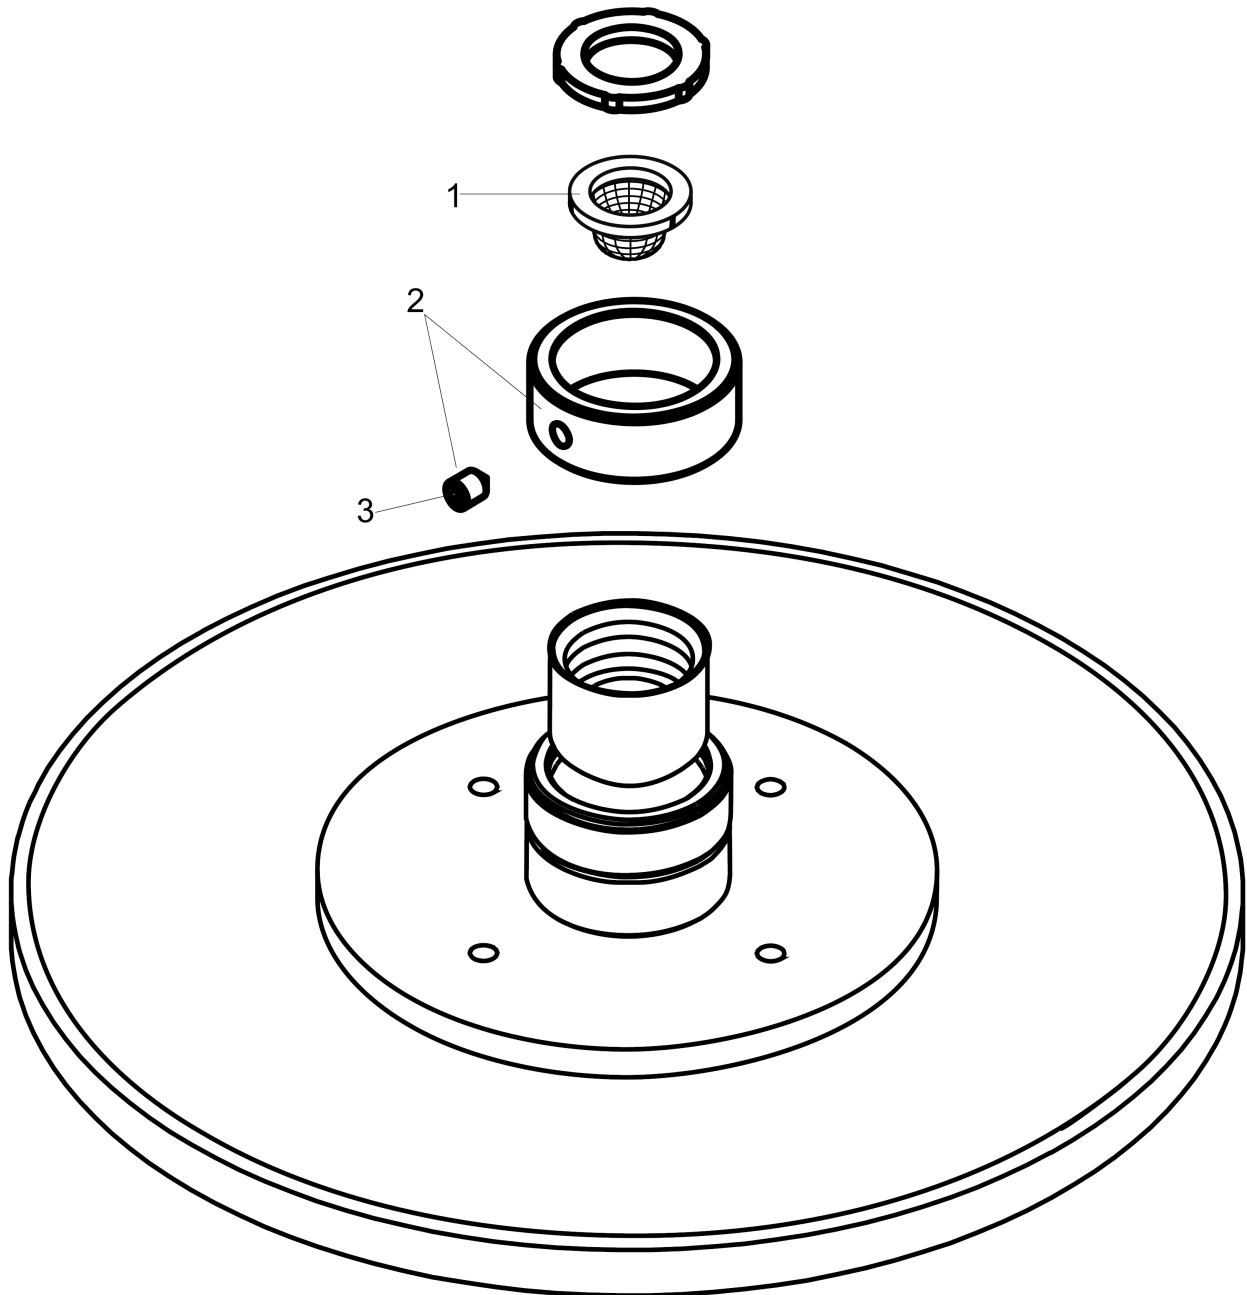

**Raindance S**  
**Showerhead 180 1-Jet P, 1.75 GPM**  
 Finishes : **chrome** Part no. : **27629001**

**Description**

**Features**

- Spray modes: PowderRain
- Flow: 1.75 GPM (6.6 L/Min)
- Fully-finished matching spray face

**Item details**

List Price \$ 495.00

**Technology**

**Compliance**

**Product image**

**Scale drawing**

**Raindance S**  
**Showerhead 180 1-Jet P, 1.75 GPM**  
 Finishes : **chrome**    Part no. : **27629001**

**Exploded drawing**

Year of production: >08/18

**Raindance S**  
**Showerhead 180 1-Jet P, 1.75 GPM**  
 Finishes : **chrome**    Part no. : **27629001**

**Spare parts list**

Year of production: >08/18

Pos.	Description	Part no.	Price	PU
1	filter	92672000	-	1
2	lock washer	98942000	-	1
3	hollow set screw M4x6	97767000	-	1