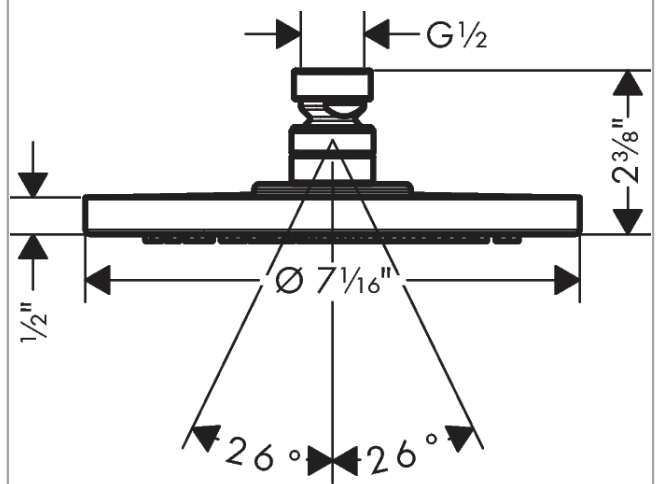

**Raindance S**  
**Showerhead 180 1-Jet P, 1.75 GPM**  
 Finishes : **chrome** Part no. : **27629001**

**Description**

**Features**

- Spray modes: PowderRain
- Flow: 1.75 GPM (6.6 L/Min)
- Fully-finished matching spray face

**Item details**

List Price \$ 495.00

**Technology**

**Compliance**

**Product image**

**Scale drawing**

**Raindance S**  
**Showerhead 180 1-Jet P, 1.75 GPM**  
 Finishes : **chrome**    Part no. : **27629001**

**Exploded drawing**

Year of production: >08/18

**Raindance S**  
**Showerhead 180 1-Jet P, 1.75 GPM**  
 Finishes : **chrome**    Part no. : **27629001**

**Spare parts list**

Year of production: >08/18

Pos.	Description	Part no.	Price	PU
1	filter	92672000	-	1
2	lock washer	98942000	-	1
3	hollow set screw M4x6	97767000	-	1