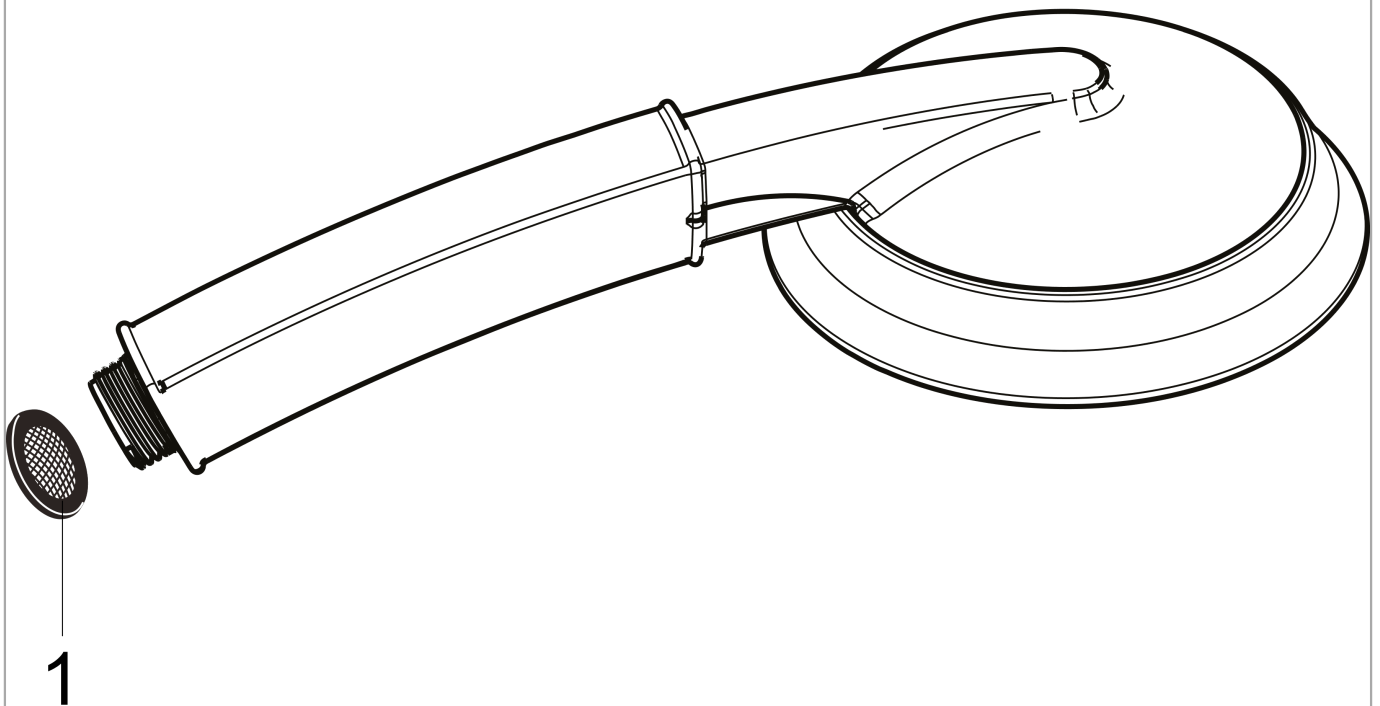

**Raindance Classic Handshower 100 3-Jet, 2.5 GPM**

Finishes : **brushed nickel** Part no. : **28548821**

**Description**

**Features**

- 65 no-clog spray channels
- Spray modes: RainAir, BalanceAir, Whirl
- Flow: 2.5 GPM (9.5 L/Min)
- Fully-finished matching spray face

**Item details**

List Price \$ 280.00

**Technology**

**Compliance**

**Product image**

**Scale drawing**

**Raindance Classic**  
**Handshower 100 3-Jet, 2.5 GPM**  
Finishes : **brushed nickel** Part no. : **28548821**

Exploded drawing

Year of production: >06/09

**Raindance Classic**  
**Handshower 100 3-Jet, 2.5 GPM**  
 Finishes : **brushed nickel** Part no. : **28548821**

**Spare parts list**

Year of production: >06/09