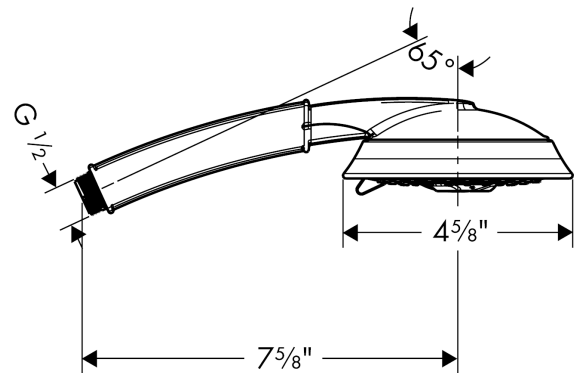

**Raindance Classic Handshower 100 3-Jet, 2.5 GPM**

Finishes : **brushed nickel** Part no. : **28548821**

**Description**

**Features**

- 65 no-clog spray channels
- Spray modes: RainAir, BalanceAir, Whirl
- Flow: 2.5 GPM (9.5 L/Min)
- Fully-finished matching spray face

**Item details**

List Price \$ 280.00

**Technology**

**Compliance**

**Product image**

**Scale drawing**

**Raindance Classic**  
**Handshower 100 3-Jet, 2.5 GPM**  
Finishes : **brushed nickel** Part no. : **28548821**

Exploded drawing

Year of production: >06/09

**Raindance Classic**  
**Handshower 100 3-Jet, 2.5 GPM**  
 Finishes : **brushed nickel** Part no. : **28548821**

**Spare parts list**

Year of production: >06/09